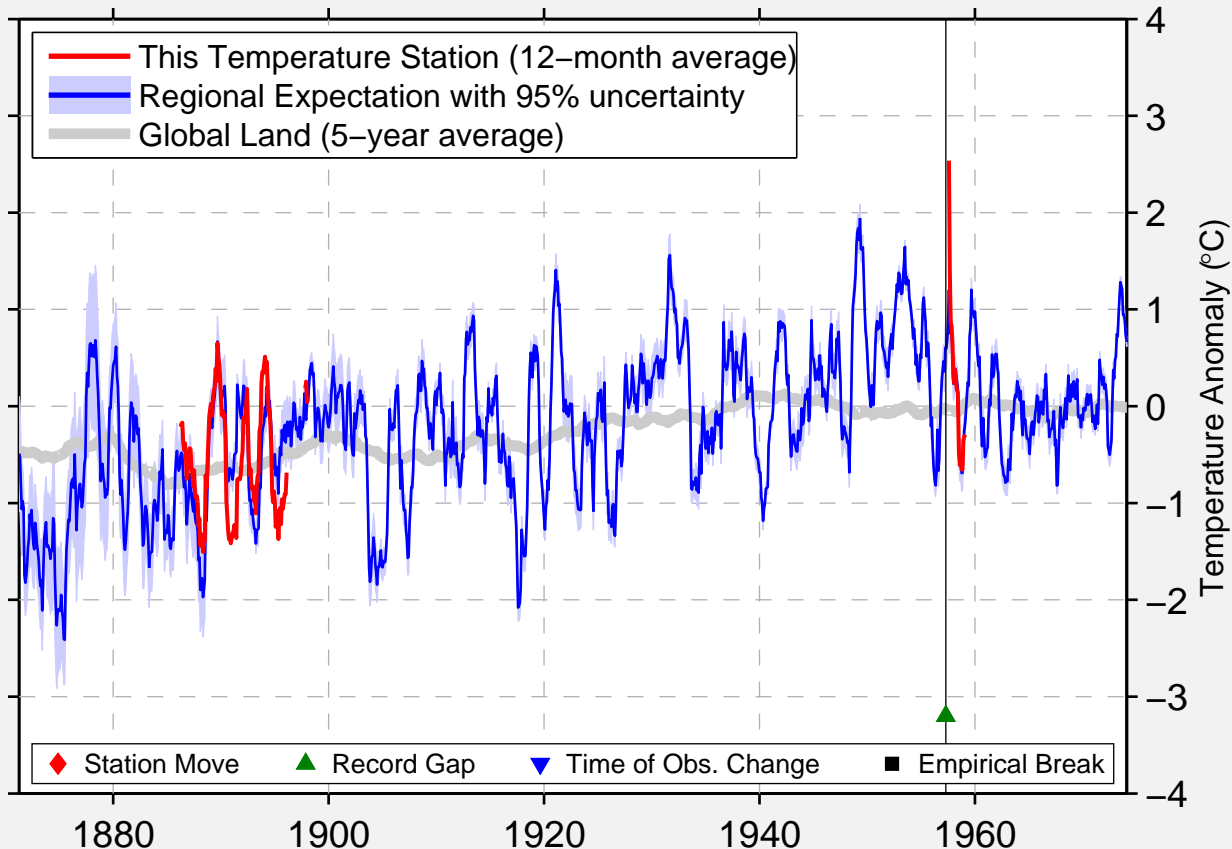

# WEST LYNN

42.467 N, 70.950 W (United States)

Data Quality Controlled and Aligned at Breakpoints

Berkeley Earth