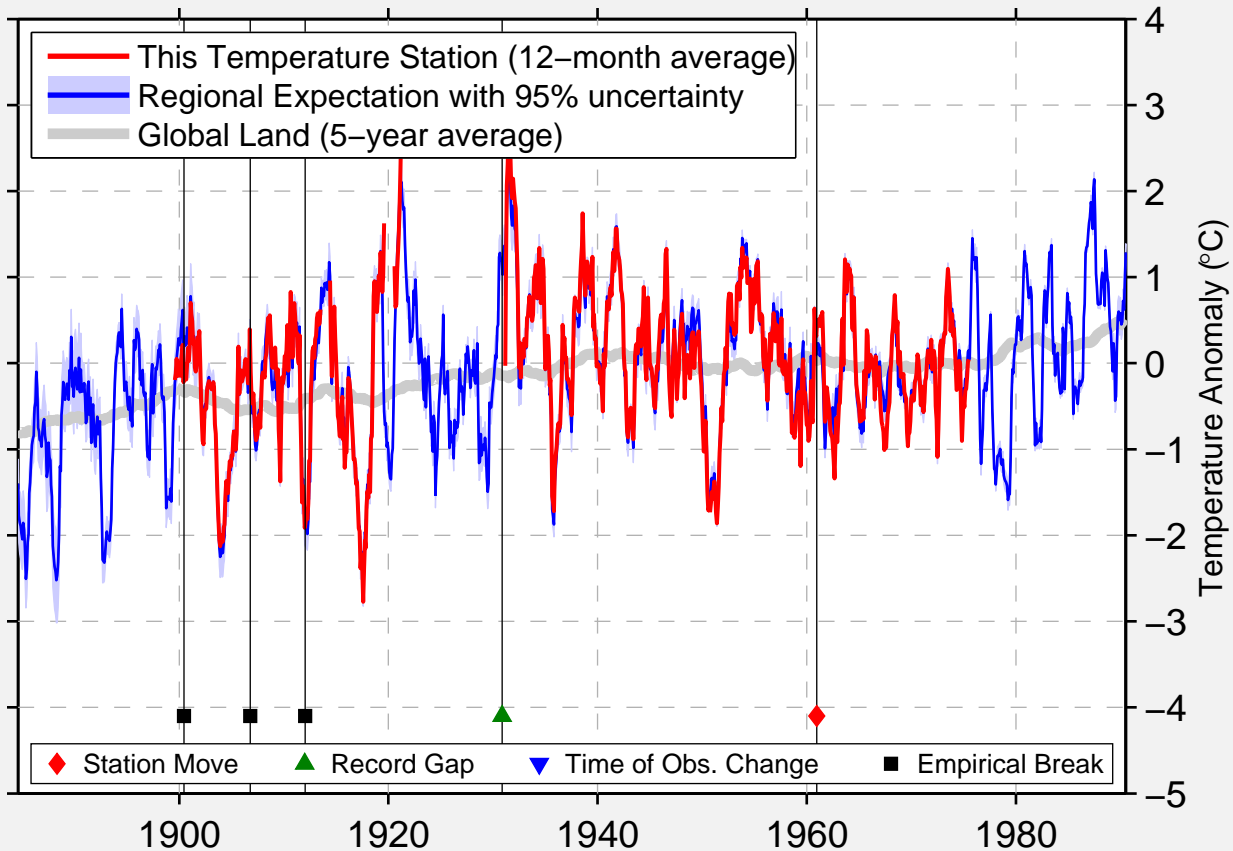

DELAWARE 3 WSW

42.467 N, 91.417 W (United States)

Data Quality Controlled and Aligned at Breakpoints

Berkeley Earth