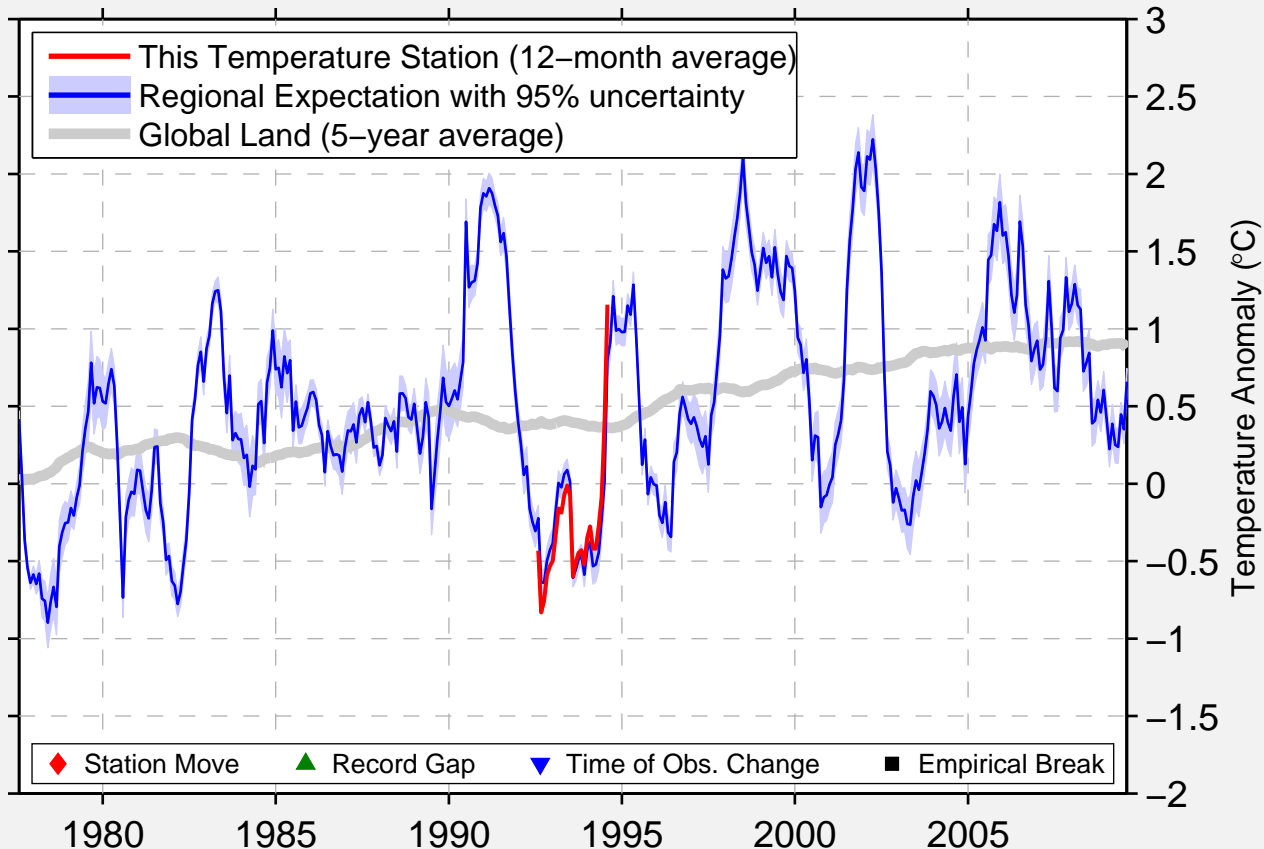

# ESPERANCE 2 N

42.450 N, 74.283 W (United States)

Data Quality Controlled and Aligned at Breakpoints

Berkeley Earth