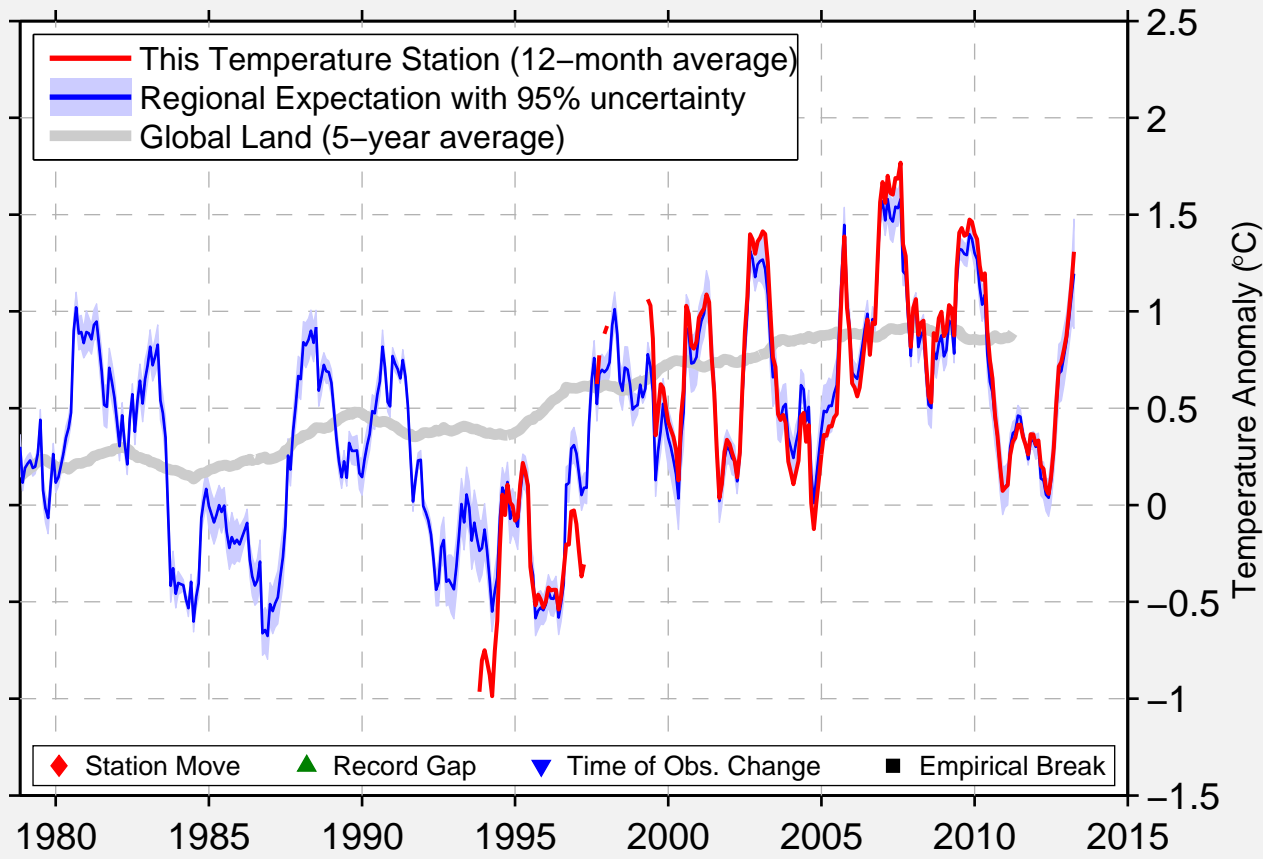

# ALBURY AIRPORT AWS

36.069 S, 146.951 E (Australia)

◆ Station Move    ▲ Record Gap    ▼ Time of Obs. Change    ■ Empirical Break

Data Quality Controlled and Aligned at Breakpoints

Berkeley Earth