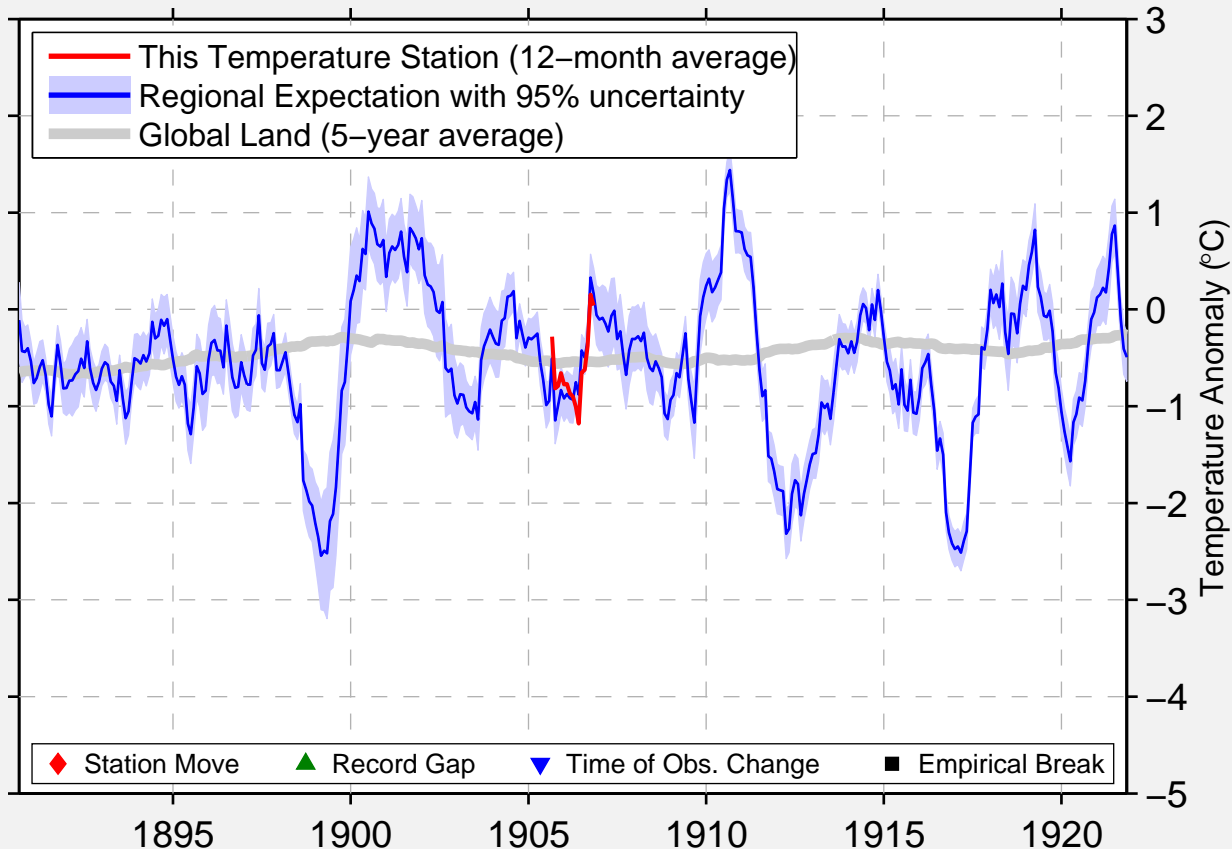

LITTLE MEDICINE 4 NNW

42.433 N, 106.033 W (United States)

Data Quality Controlled and Aligned at Breakpoints

Berkeley Earth