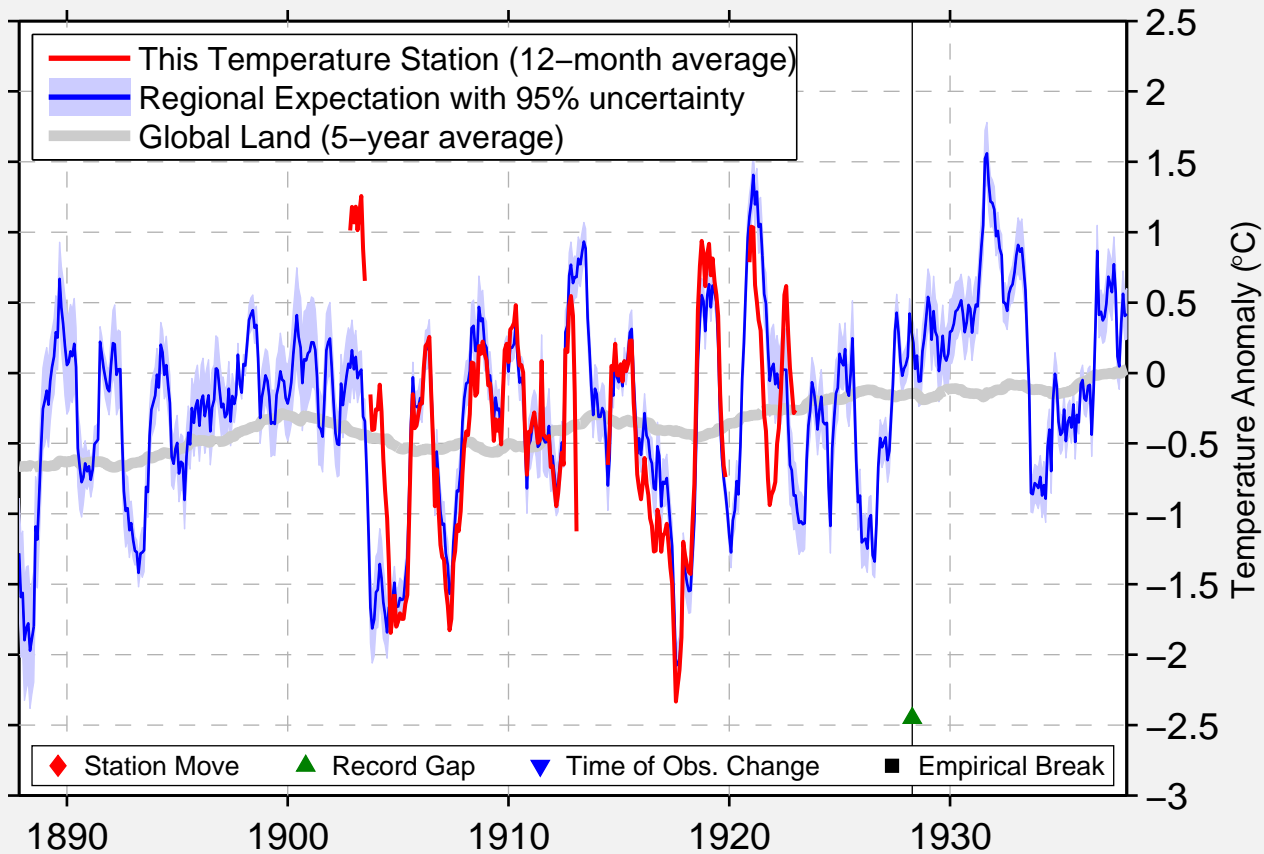

# RUTLAND

42.417 N, 72.000 W (United States)

Data Quality Controlled and Aligned at Breakpoints

Berkeley Earth