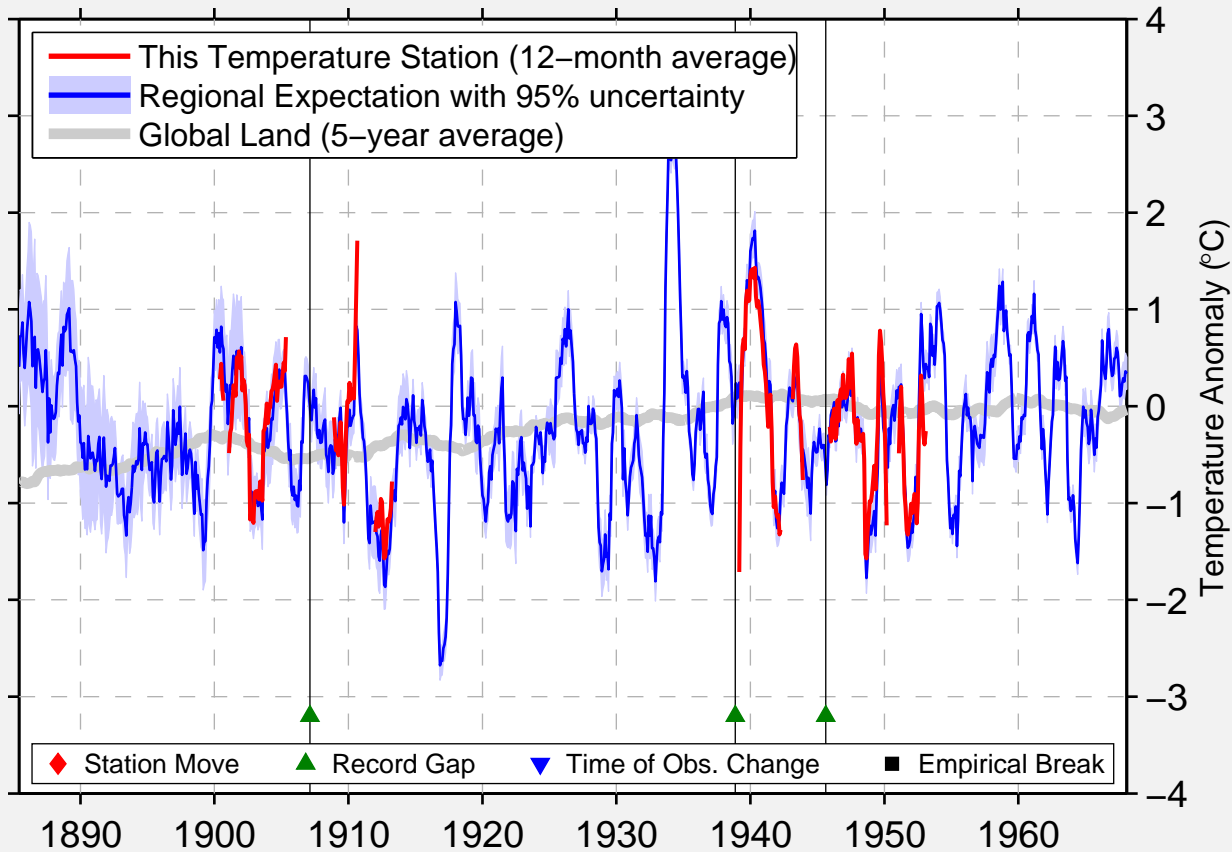

ALBION COLLEGE OF EDUC

42.417 N, 113.583 W (United States)

Data Quality Controlled and Aligned at Breakpoints

Berkeley Earth