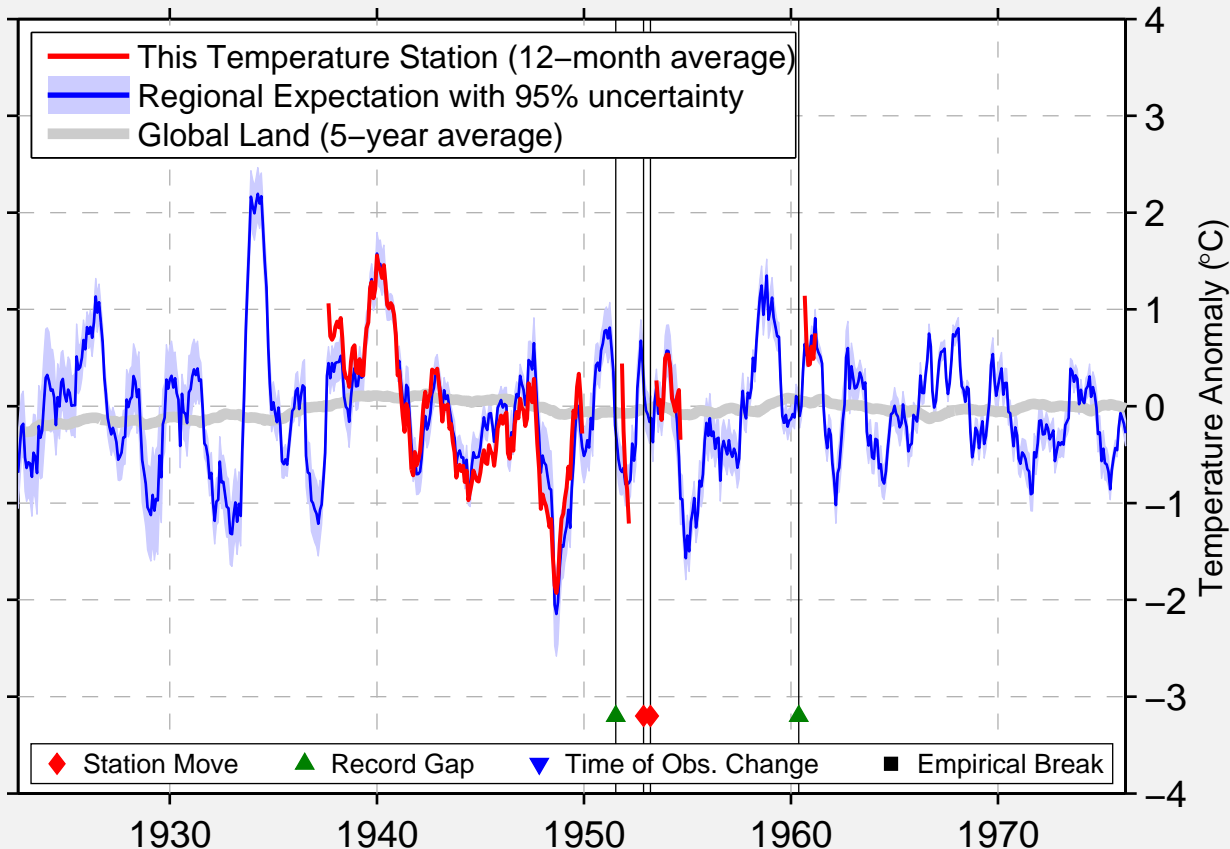

# PLUSH 1 N

42.417 N, 119.900 W (United States)

Data Quality Controlled and Aligned at Breakpoints

Berkeley Earth