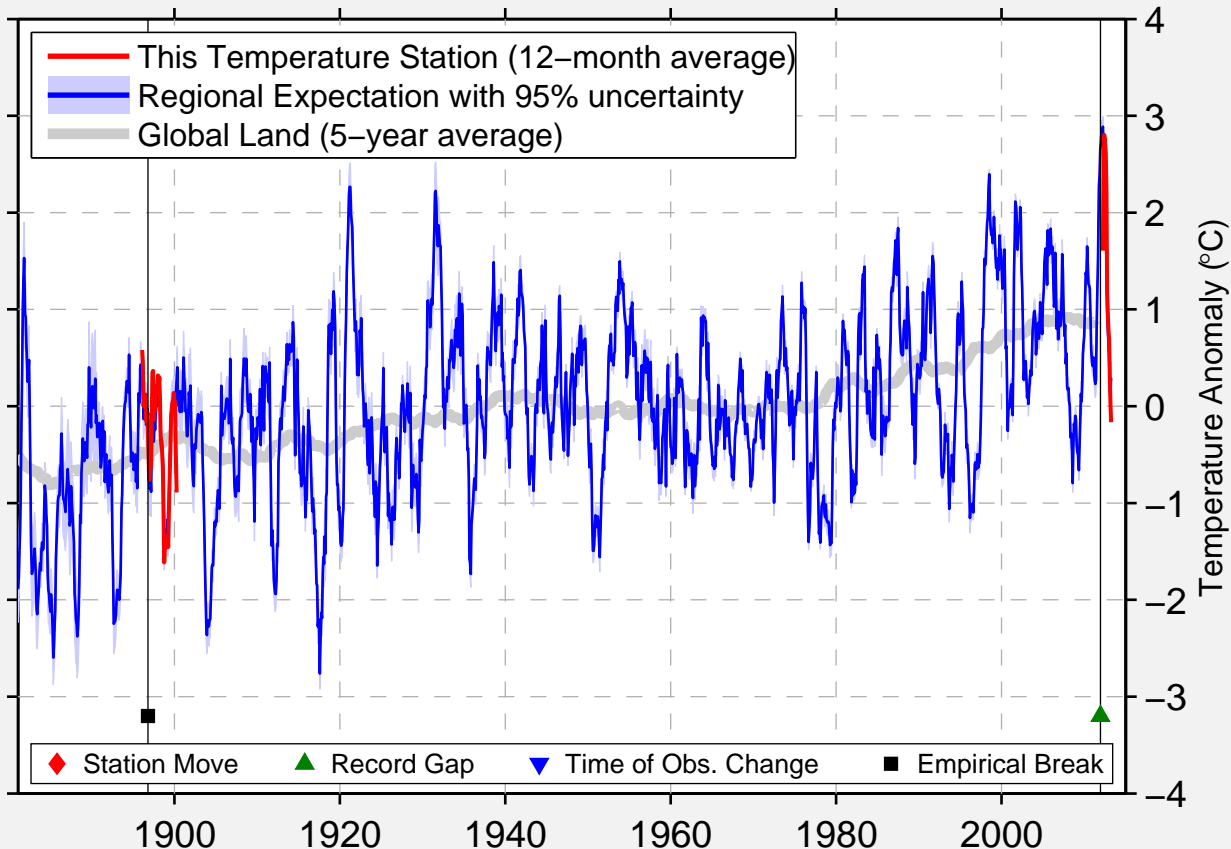

GALENA

42.412 N, 90.414 W (United States)

Data Quality Controlled and Aligned at Breakpoints

Berkeley Earth