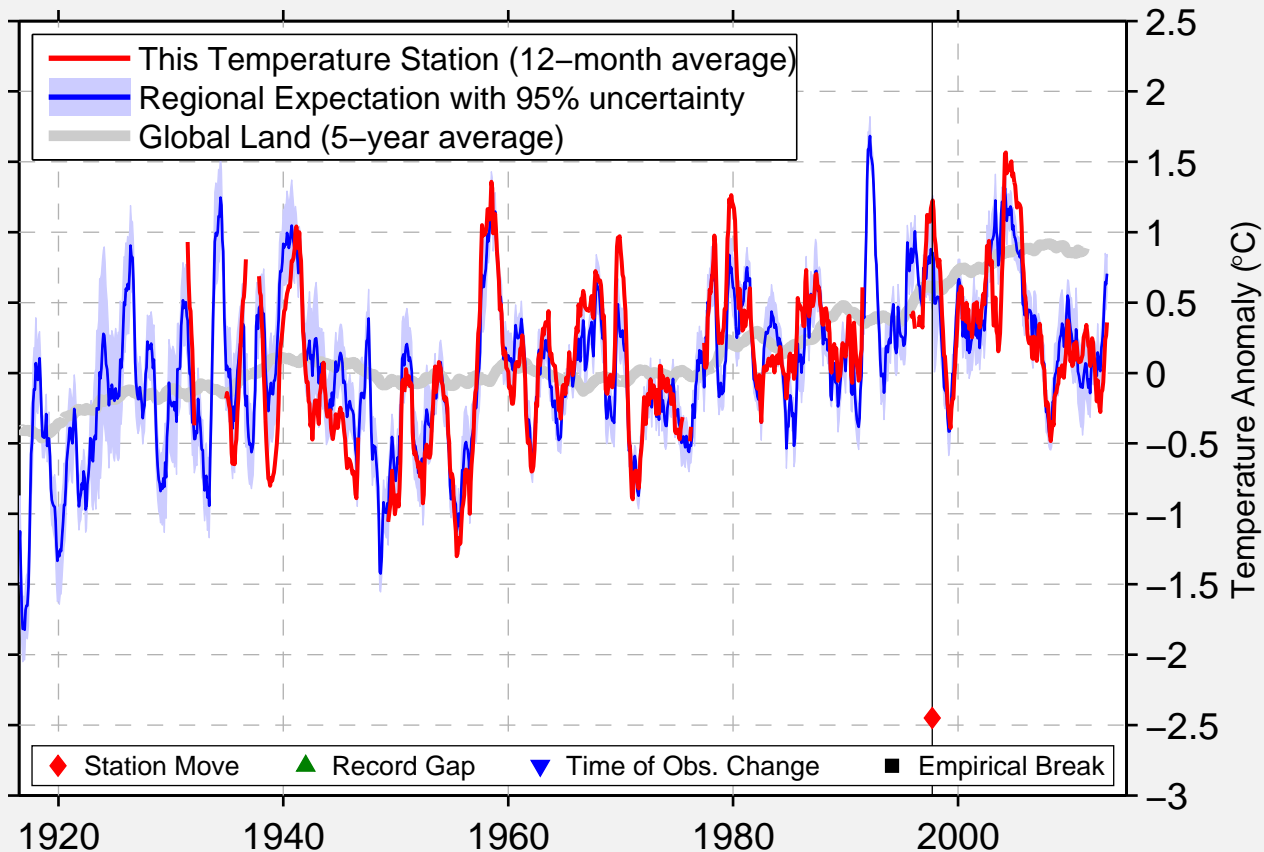

GOLD BEACH RANGER STN

42.404 N, 124.424 W (United States)

Data Quality Controlled and Aligned at Breakpoints

Berkeley Earth