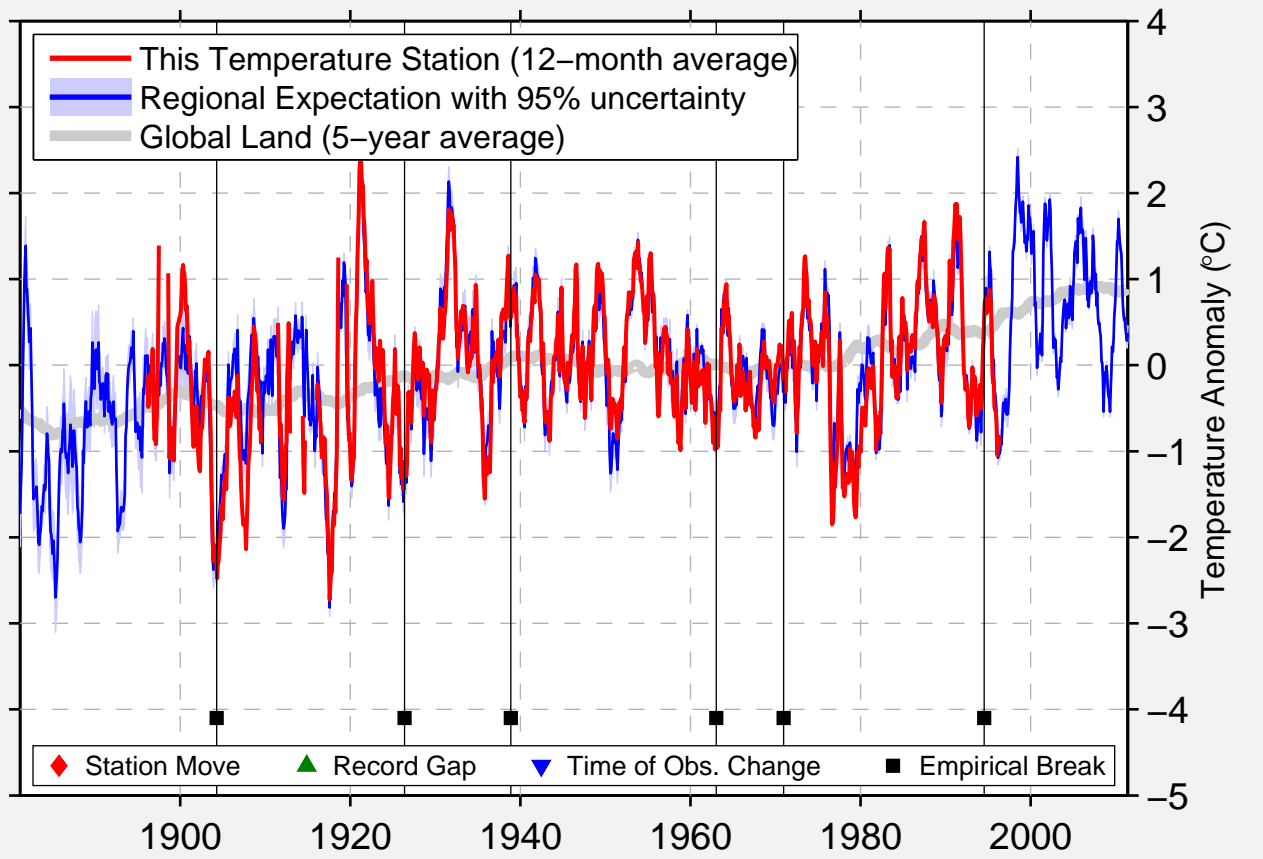

SOUTH-HAVEN

42.400 N, 86.300 W (United States)

Data Quality Controlled and Aligned at Breakpoints

Berkeley Earth