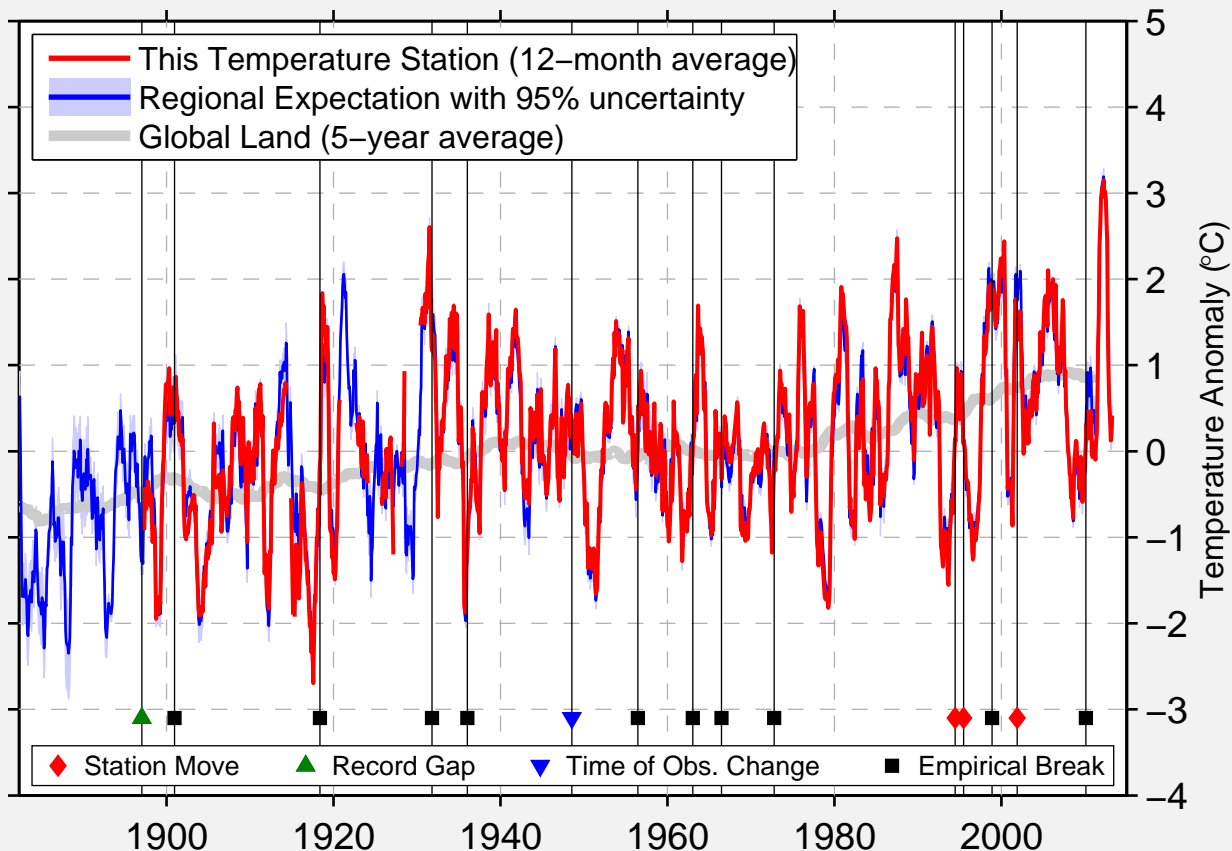

# ROCKWELL CITY

42.400 N, 94.622 W (United States)

Data Quality Controlled and Aligned at Breakpoints

Berkeley Earth