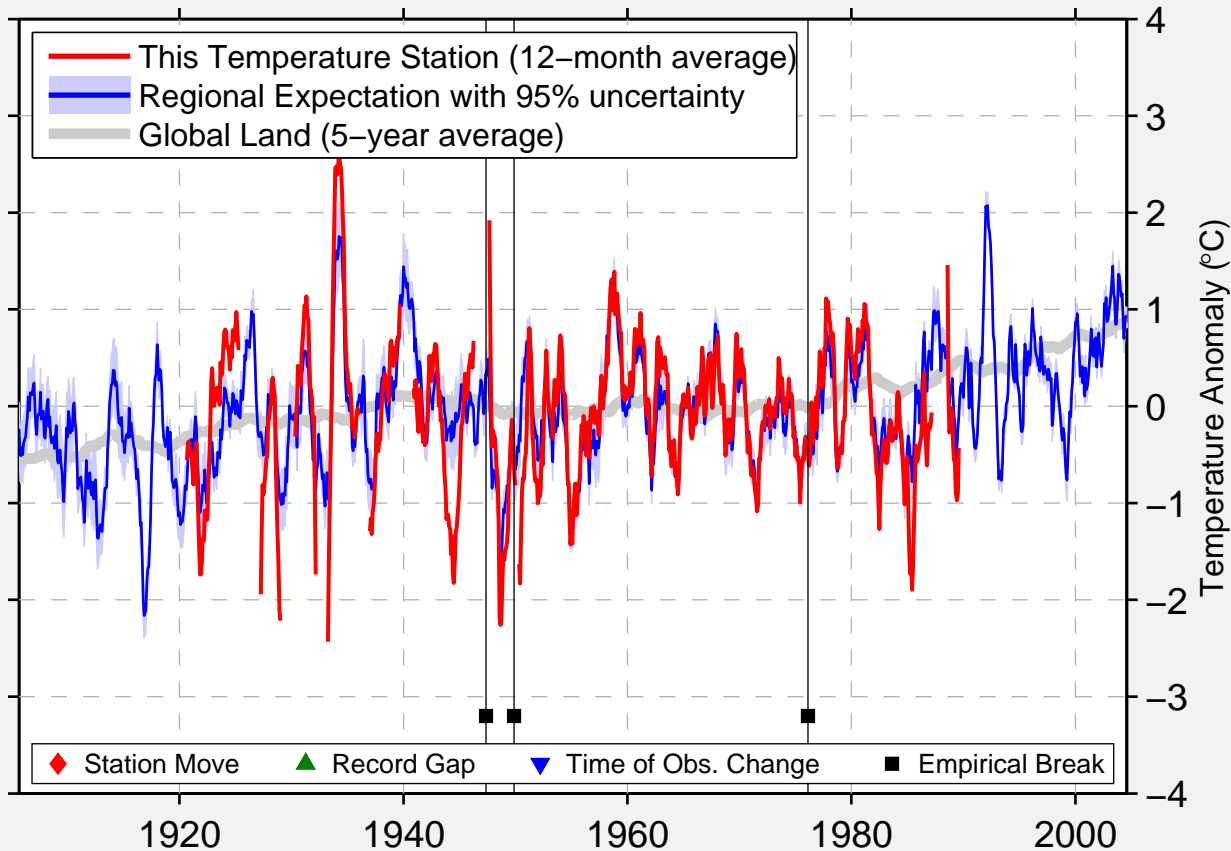

BLY-3NW

42.400 N, 121.100 W (United States)

Data Quality Controlled and Aligned at Breakpoints

Berkeley Earth