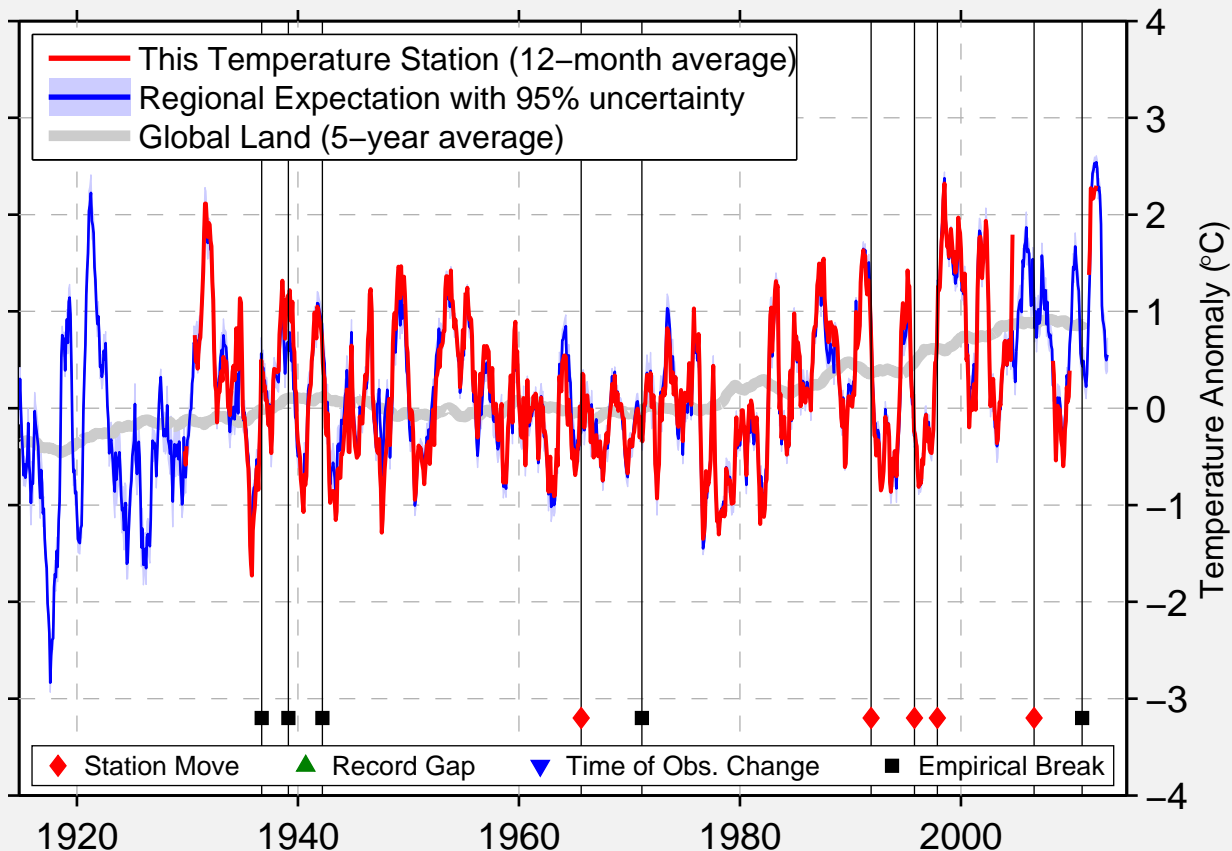

GULL LK BIOLOGICAL STN

42.396 N, 85.383 W (United States)

Data Quality Controlled and Aligned at Breakpoints

Berkeley Earth