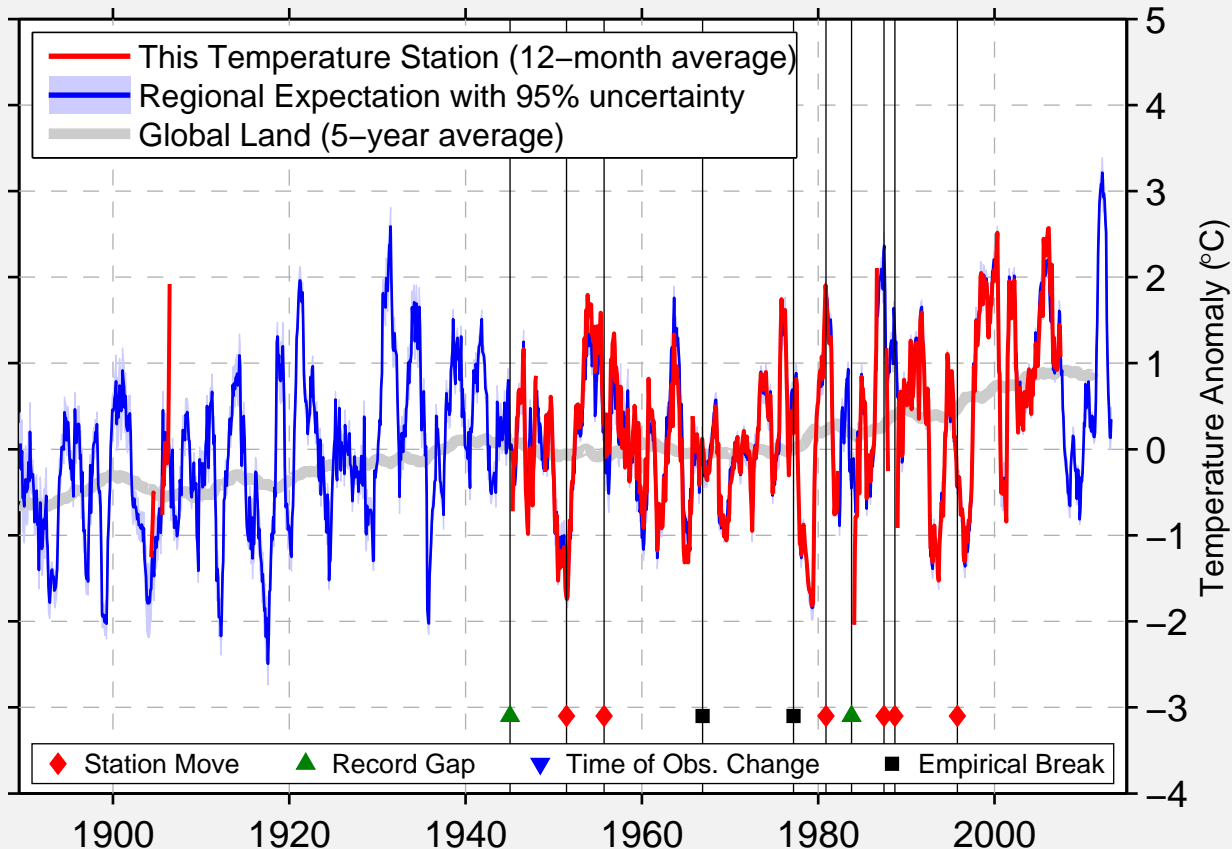

IDA GROVE 5 NW

42.394 N, 95.515 W (United States)

Data Quality Controlled and Aligned at Breakpoints

Berkeley Earth