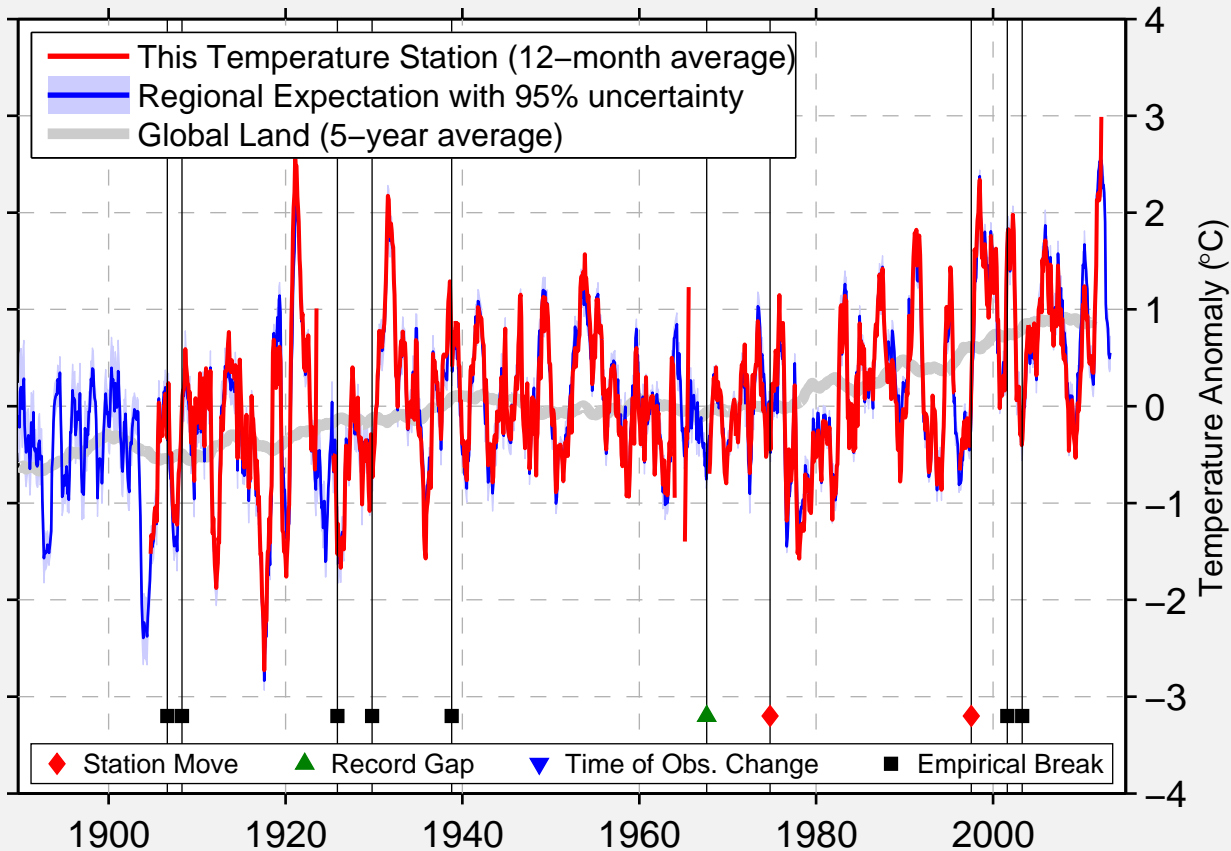

BLOOMINGDALE

42.384 N, 85.962 W (United States)

Data Quality Controlled and Aligned at Breakpoints

Berkeley Earth