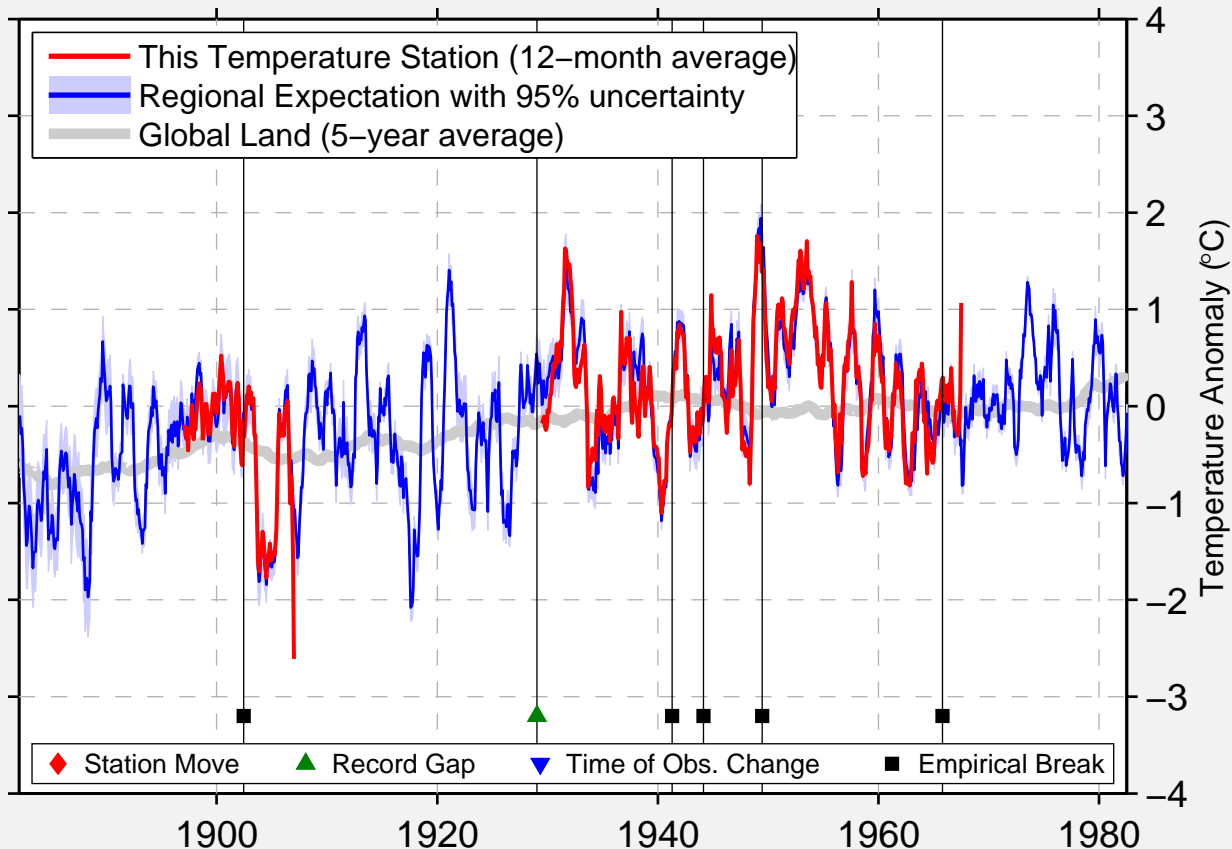

# WESTON

42.383 N, 71.317 W (United States)

Data Quality Controlled and Aligned at Breakpoints

Berkeley Earth