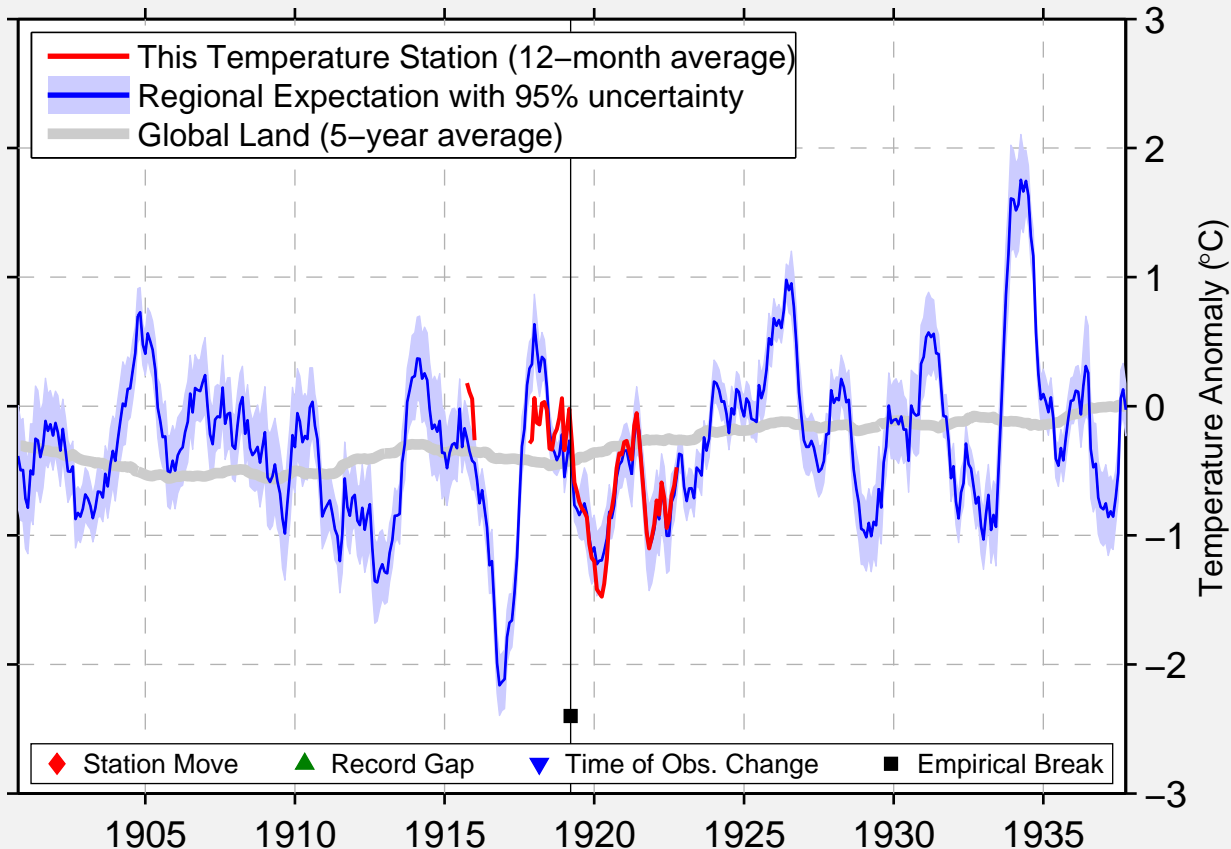

# NEWHALLS ORCHARD

42.383 N, 122.900 W (United States)

Data Quality Controlled and Aligned at Breakpoints

Berkeley Earth