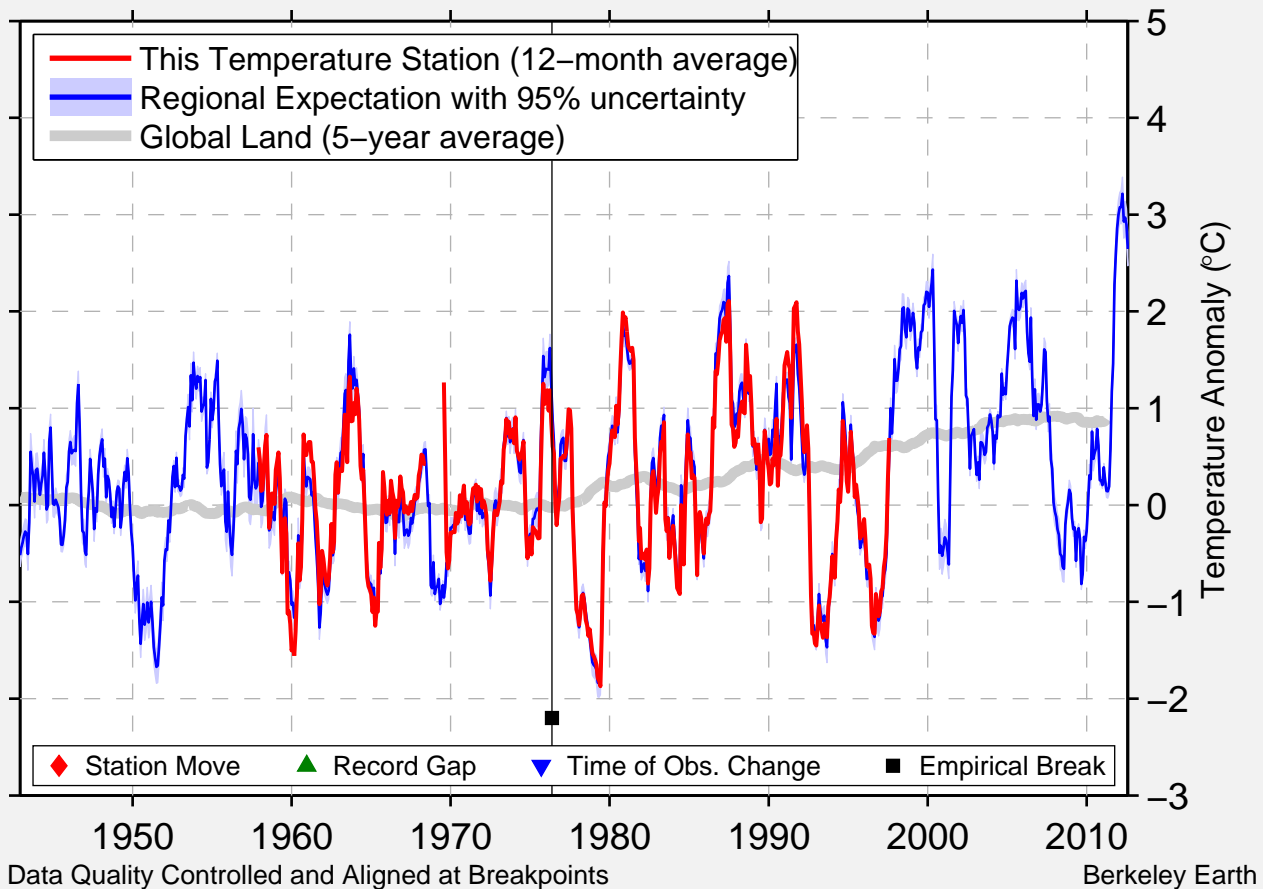

NE NEBRASKA EXP STN

42.382 N, 96.962 W (United States)

Data Quality Controlled and Aligned at Breakpoints

Berkeley Earth