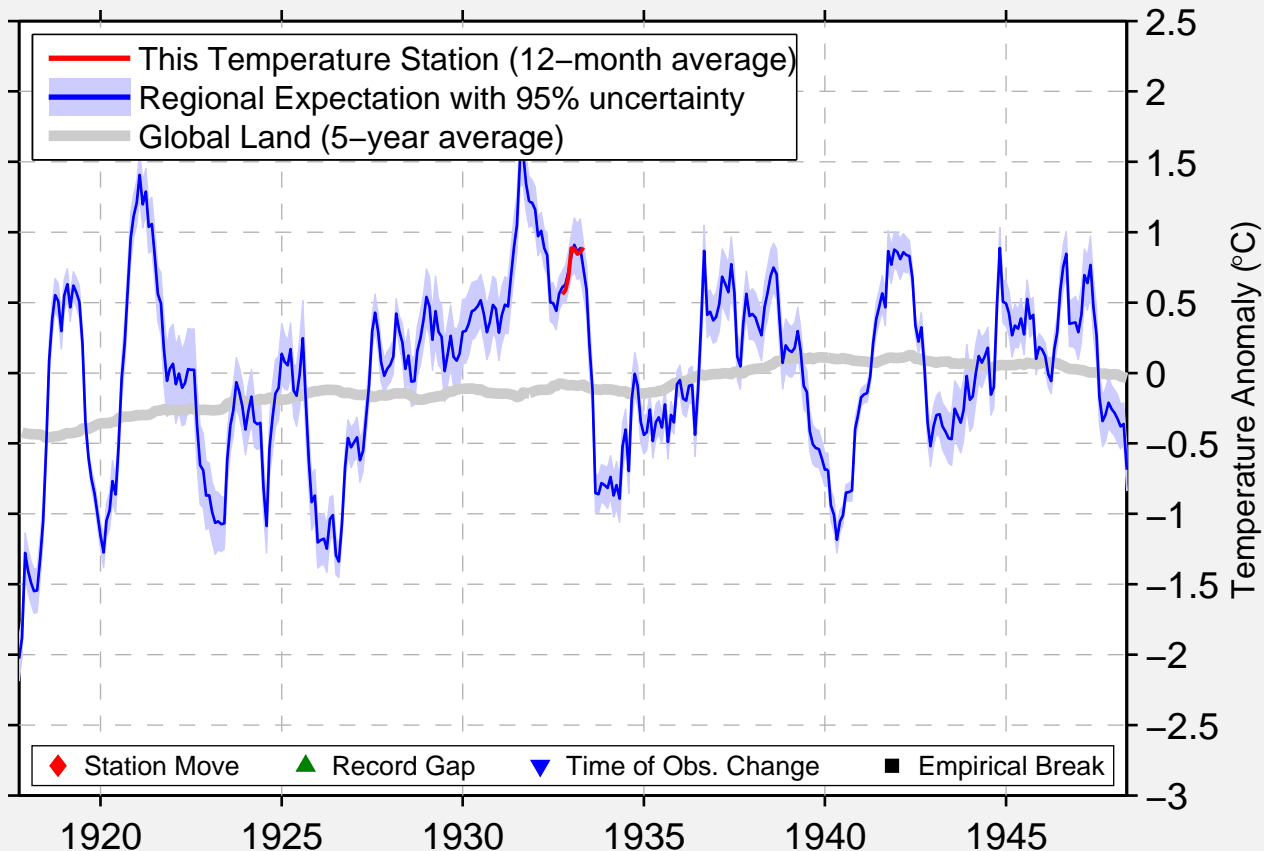

STONY BROOK

42.367 N, 71.267 W (United States)

Data Quality Controlled and Aligned at Breakpoints

Berkeley Earth