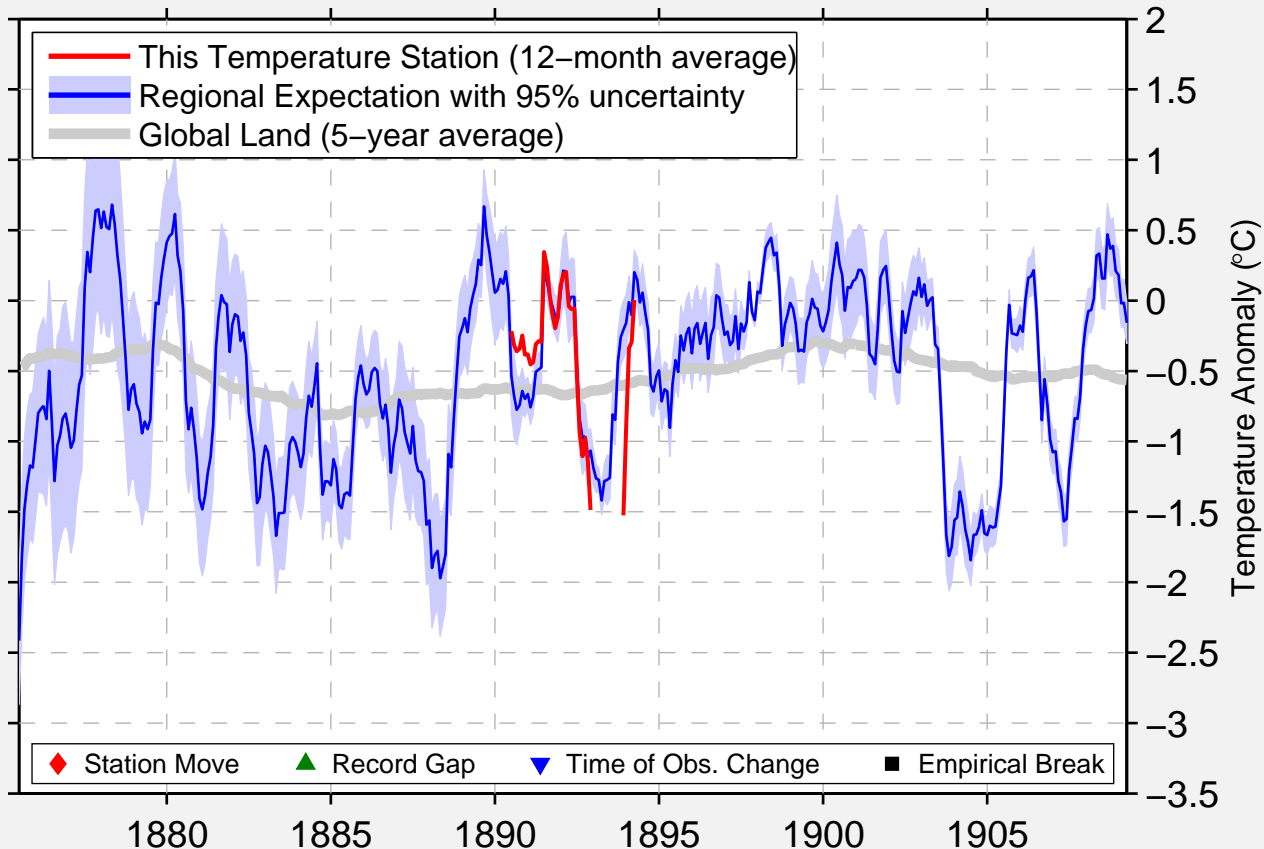

KENDALL GREEN

42.367 N, 71.283 W (United States)

Data Quality Controlled and Aligned at Breakpoints

Berkeley Earth