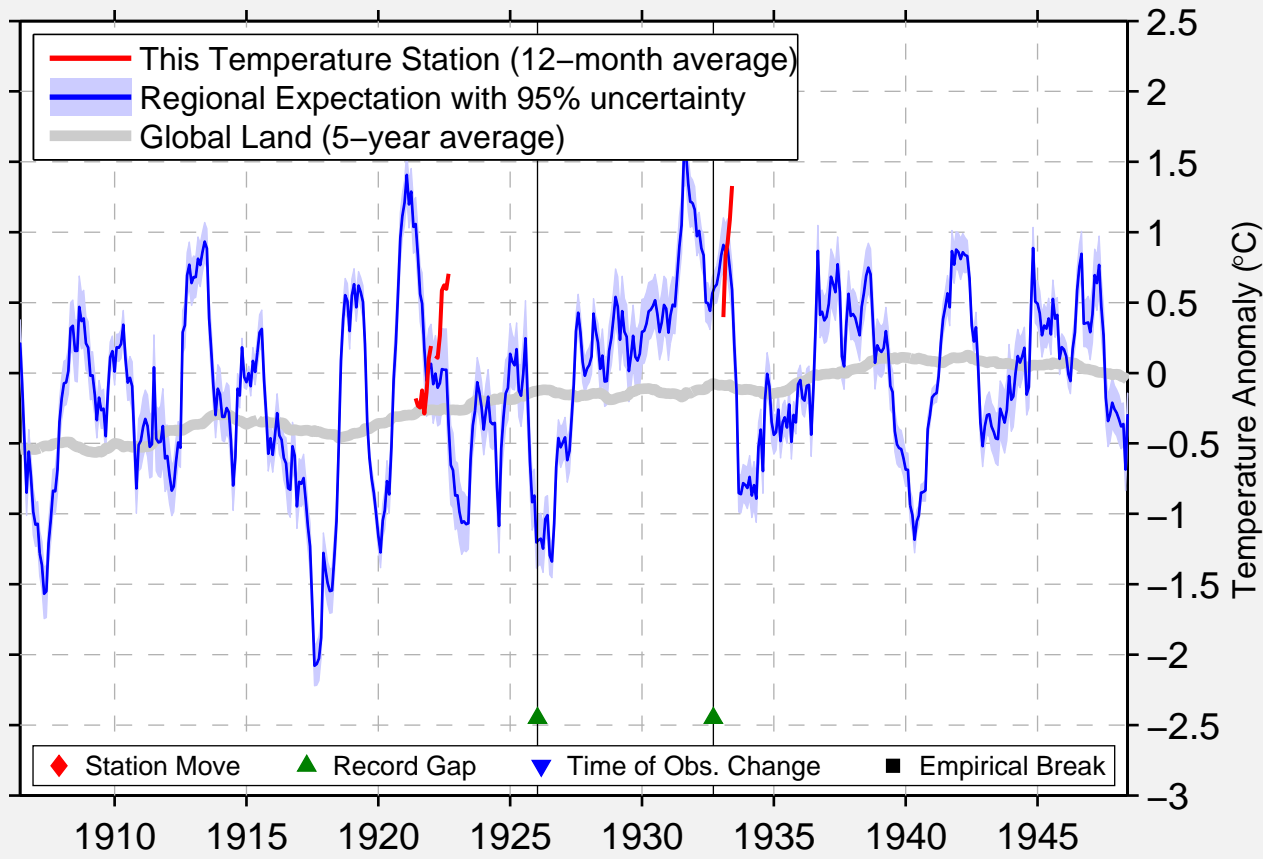

HOBBS BROOK

42.367 N, 71.333 W (United States)

Data Quality Controlled and Aligned at Breakpoints

Berkeley Earth