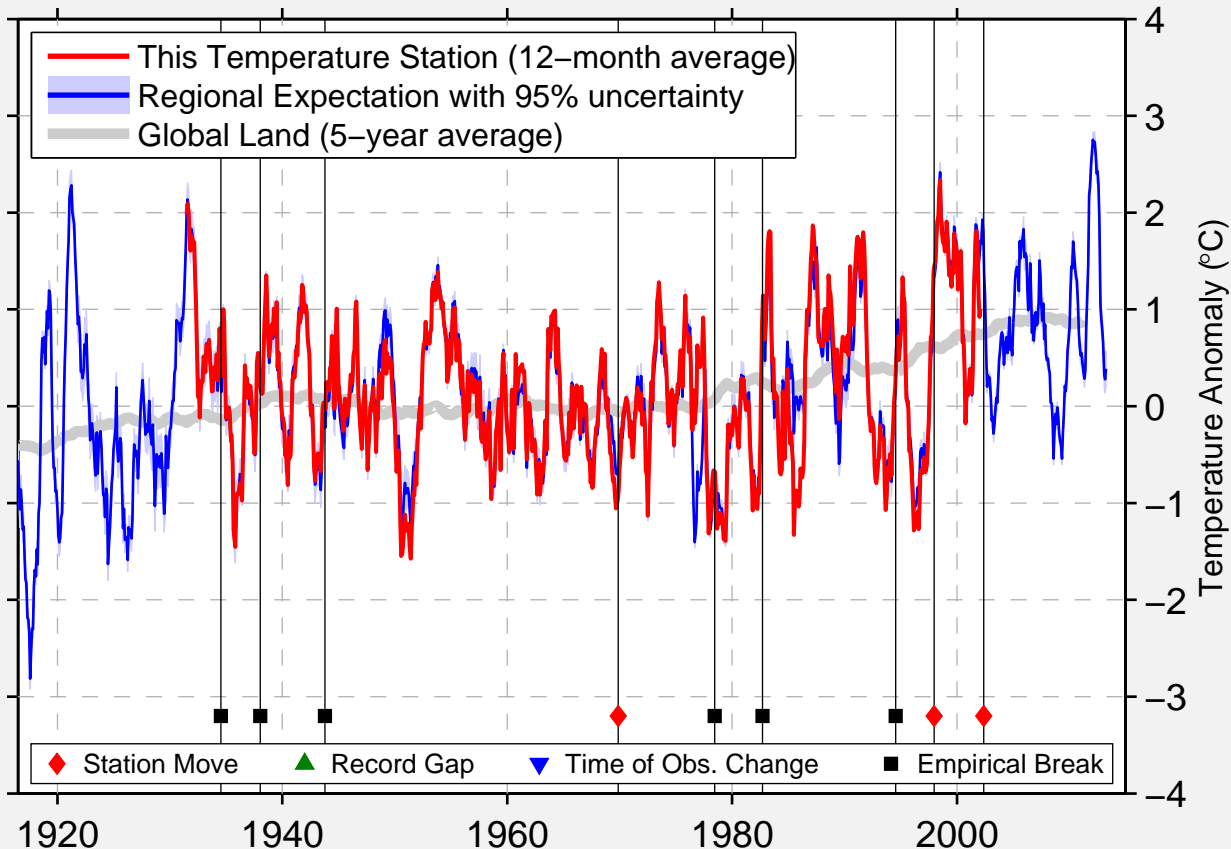

# WAUKEGAN

42.349 N, 87.883 W (United States)

Data Quality Controlled and Aligned at Breakpoints

Berkeley Earth