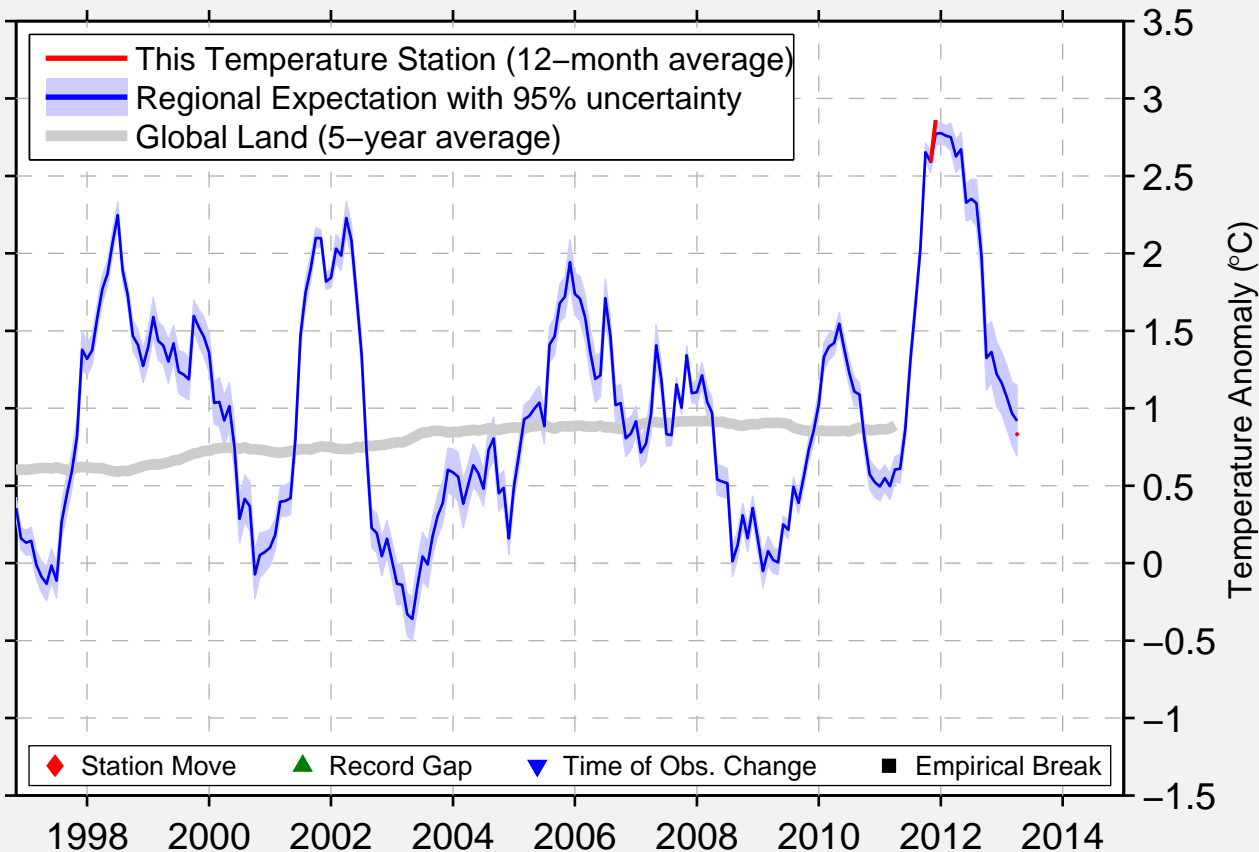

BARCELONA HARBOR

42.346 N, 79.596 W (United States)

Data Quality Controlled and Aligned at Breakpoints

Berkeley Earth