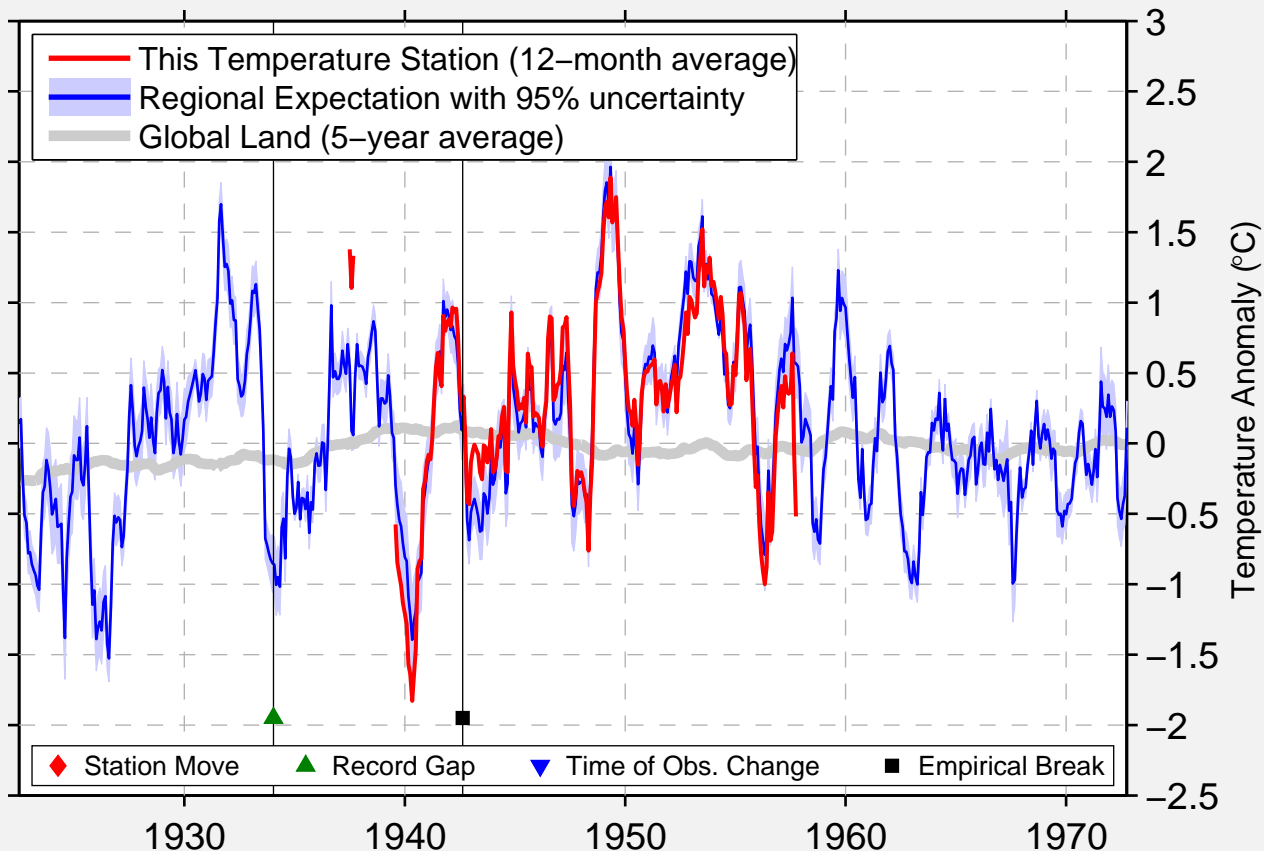

SPENCERTOWN

42.333 N, 73.550 W (United States)

Data Quality Controlled and Aligned at Breakpoints

Berkeley Earth