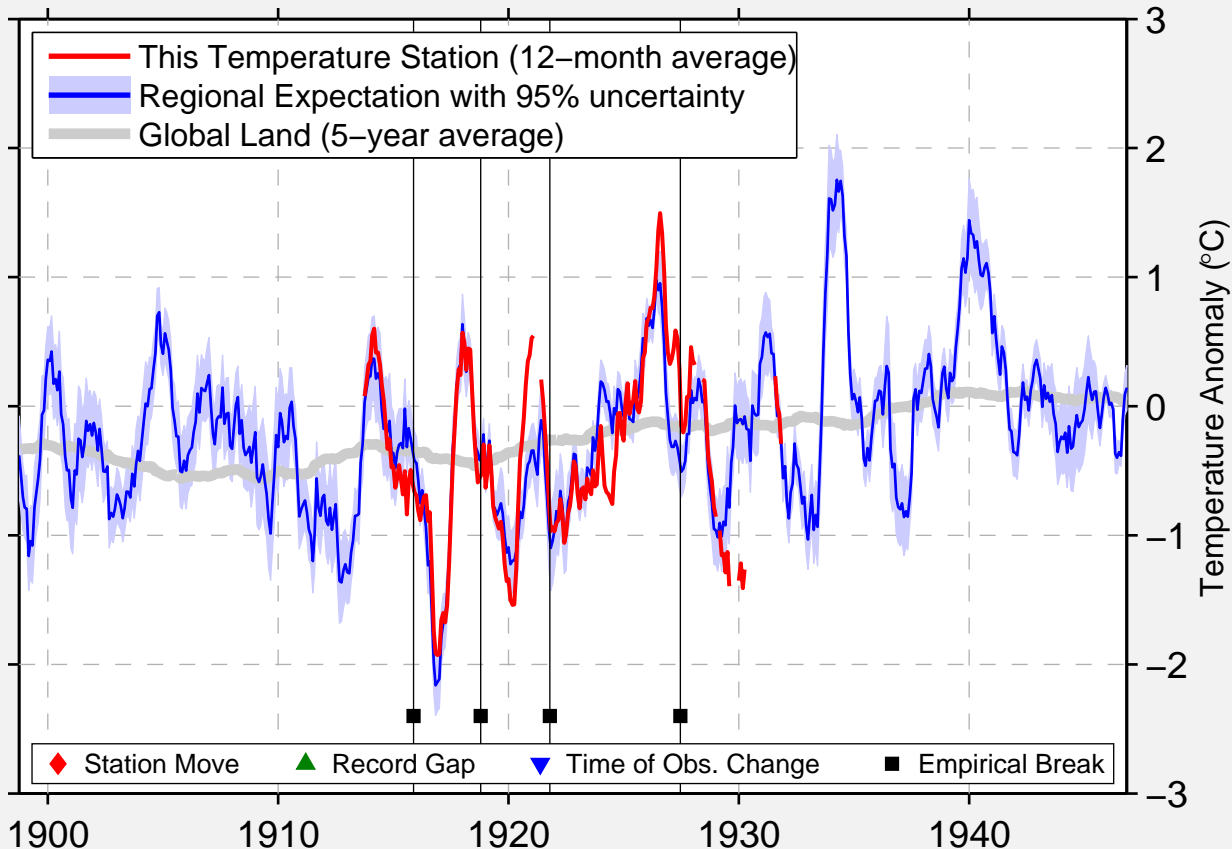

HILLCREST ORCHARD

42.333 N, 122.800 W (United States)

Data Quality Controlled and Aligned at Breakpoints

Berkeley Earth