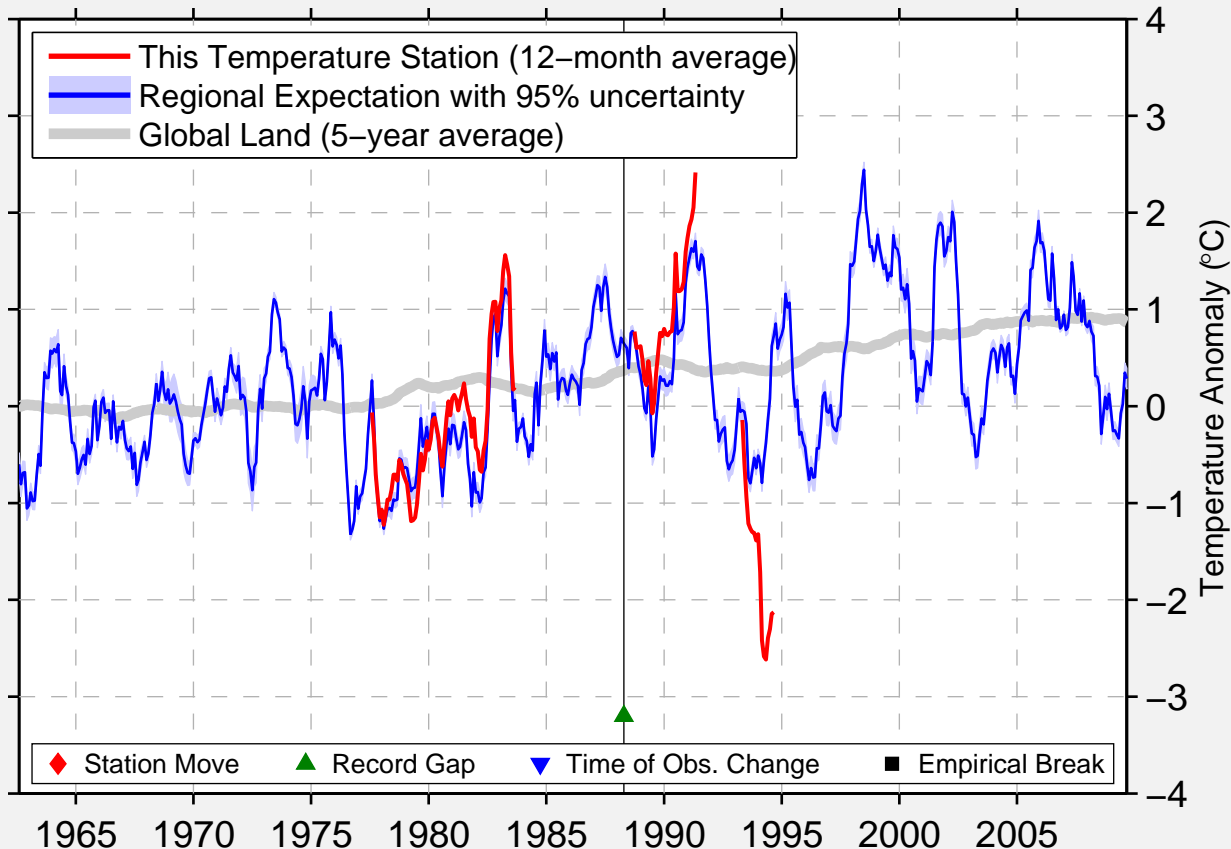

BELLE ISLE (CGS)

42.333 N, 82.967 W (United States)

Data Quality Controlled and Aligned at Breakpoints

Berkeley Earth