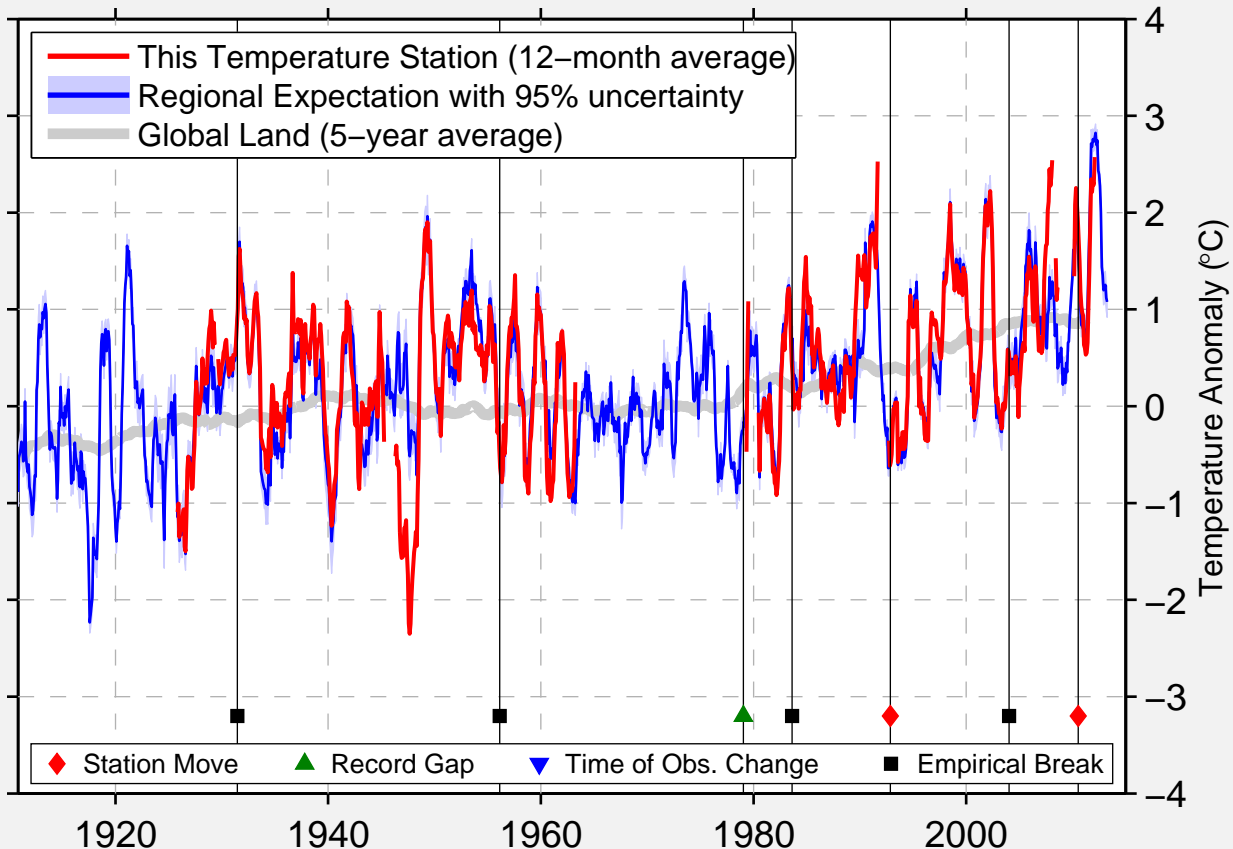

# CAIRO 3 NW

42.317 N, 74.025 W (United States)

Data Quality Controlled and Aligned at Breakpoints

Berkeley Earth