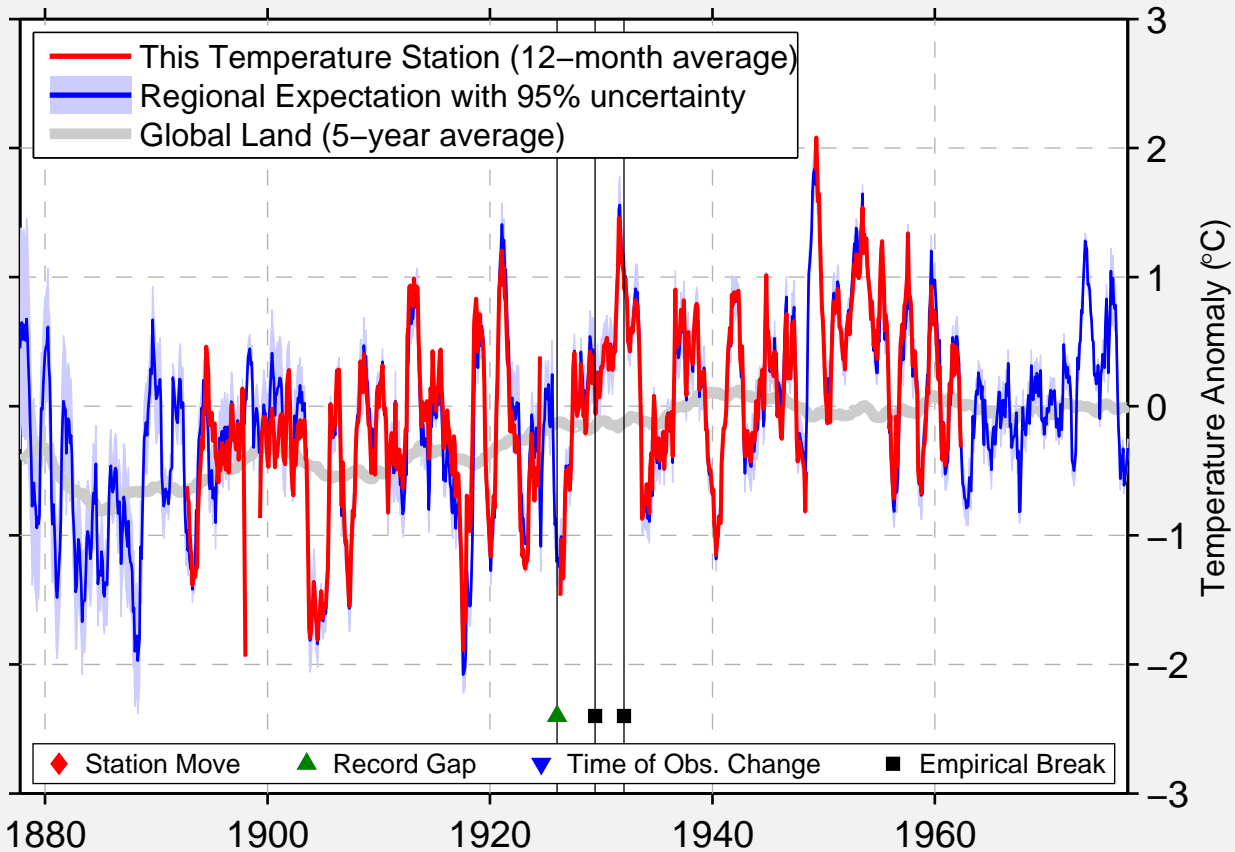

WORCESTER

42.300 N, 71.817 W (United States)

Data Quality Controlled and Aligned at Breakpoints

Berkeley Earth