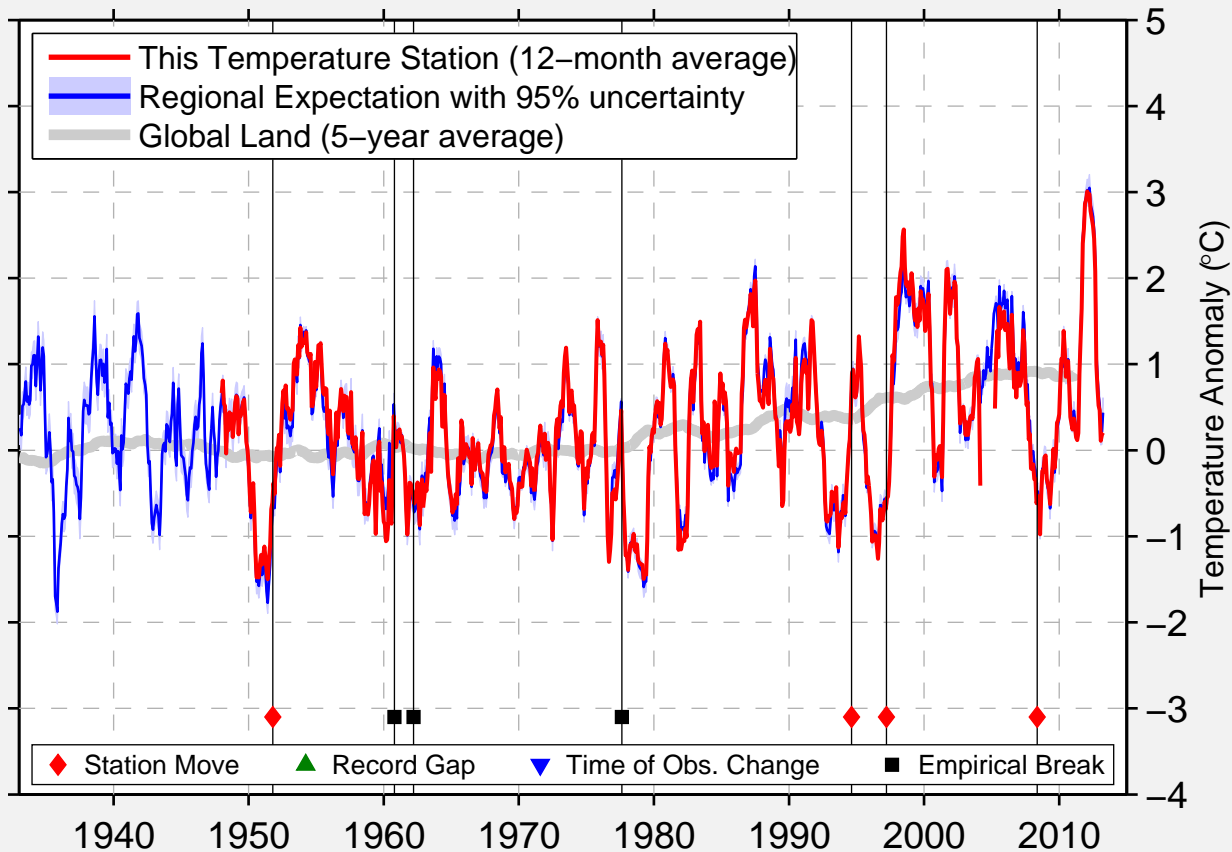

# CASCADE

42.300 N, 91.012 W (United States)

Data Quality Controlled and Aligned at Breakpoints

Berkeley Earth