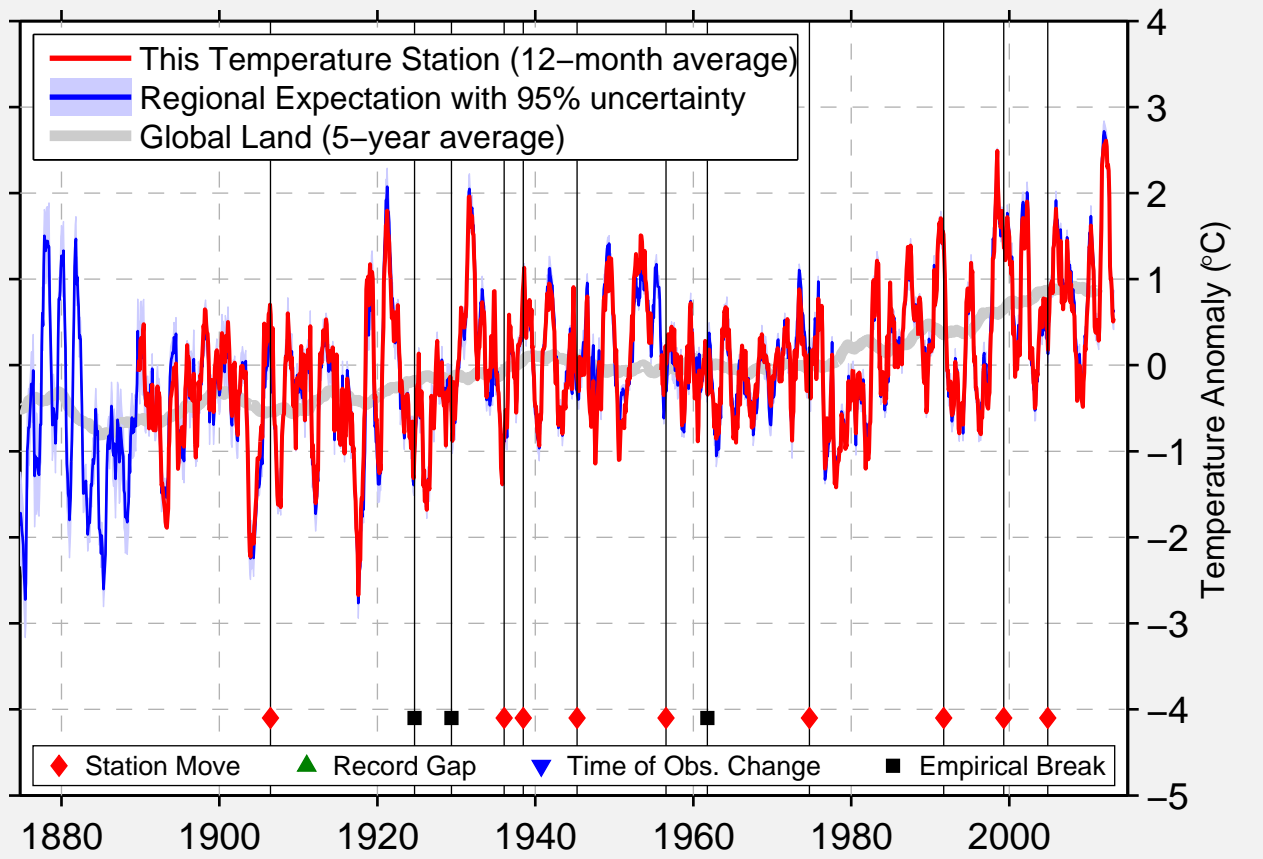

ANN ARBOR UNIV OF MICH

42.295 N, 83.711 W (United States)

Data Quality Controlled and Aligned at Breakpoints

Berkeley Earth