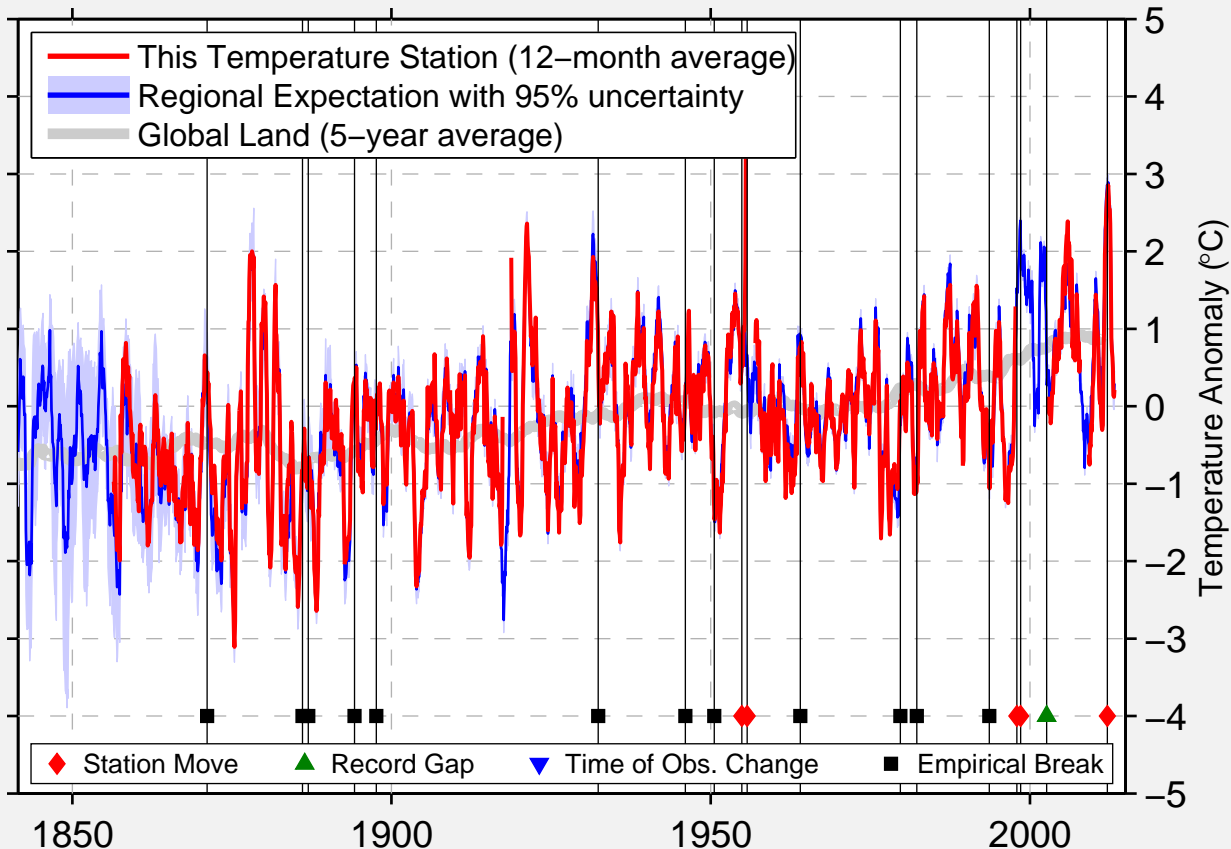

MARENGO

42.270 N, 88.621 W (United States)

Data Quality Controlled and Aligned at Breakpoints

Berkeley Earth