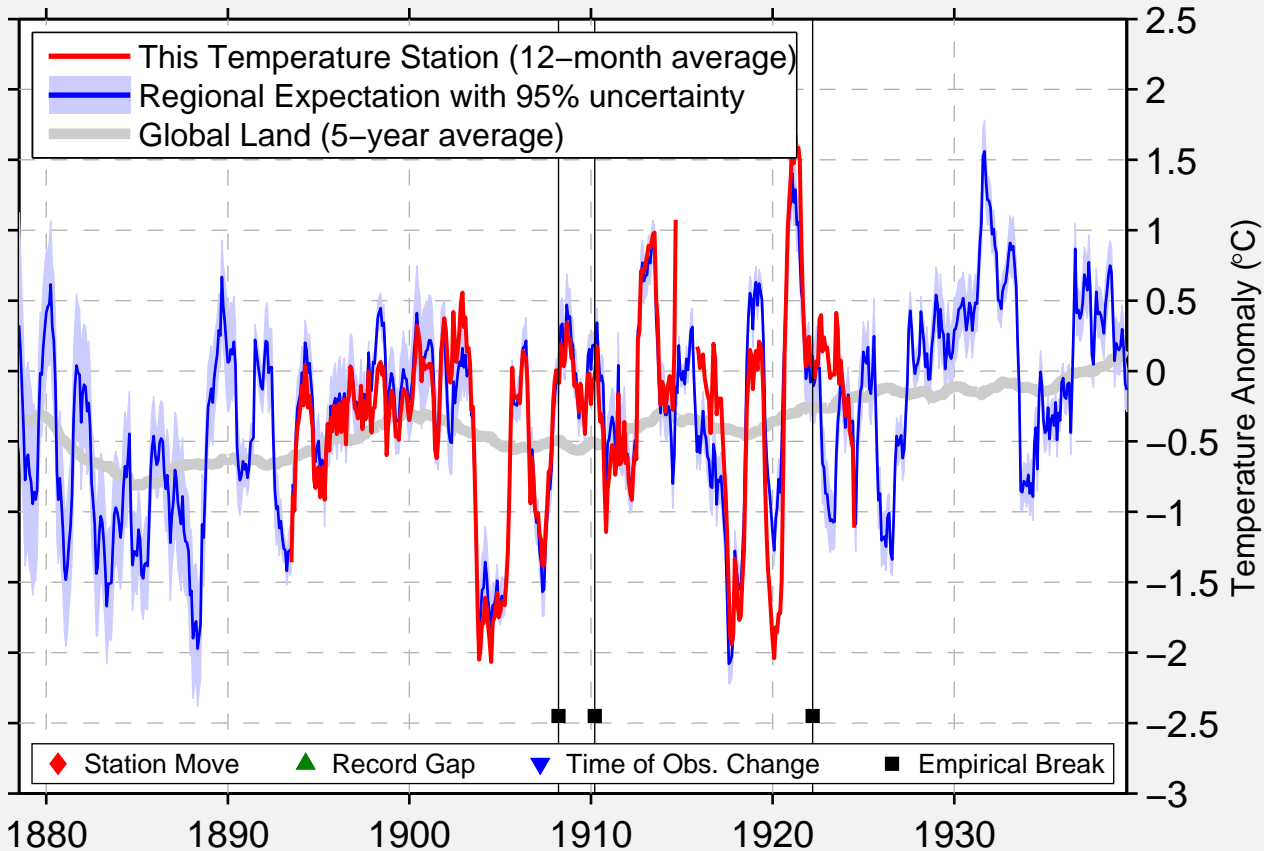

WESTBORO

42.267 N, 71.633 W (United States)

Data Quality Controlled and Aligned at Breakpoints

Berkeley Earth