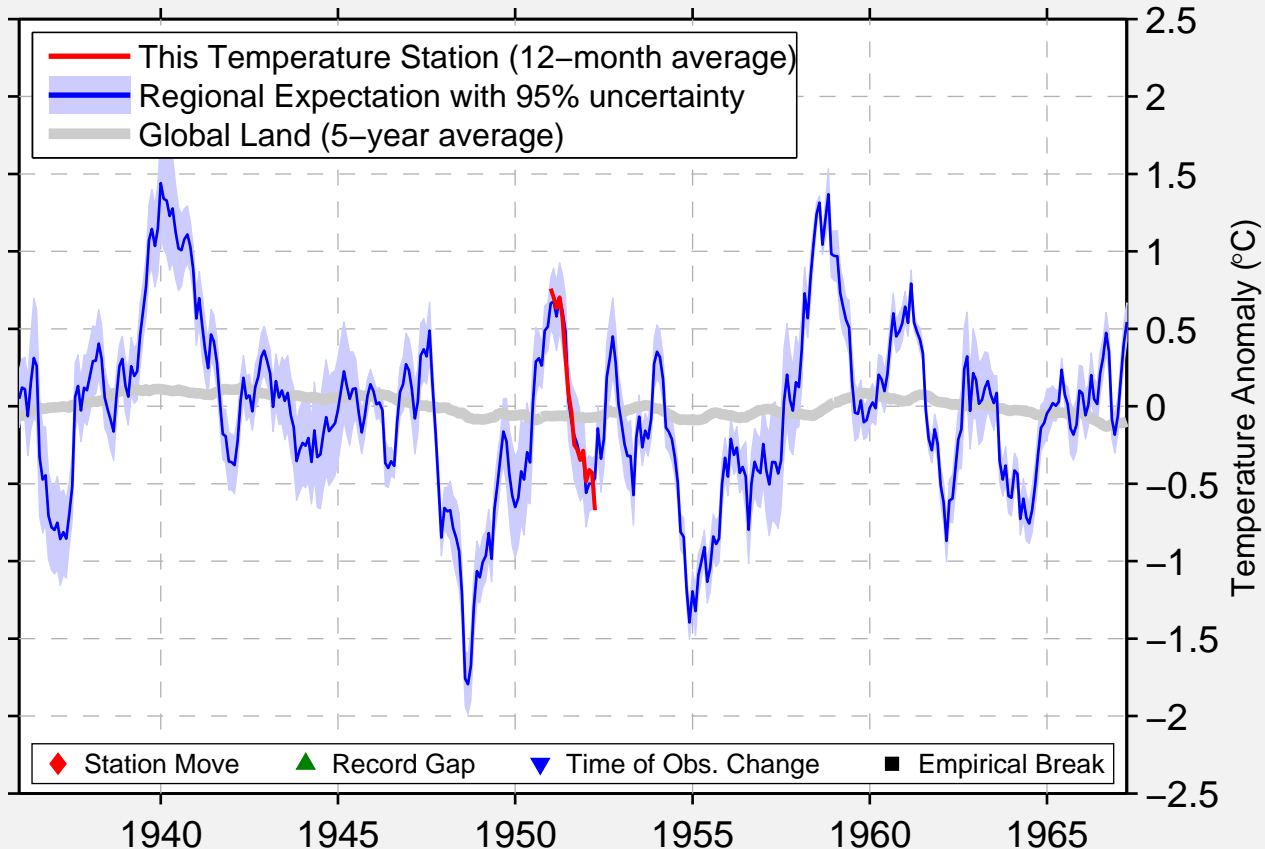

DAIRY 4 NNE YONNA

42.267 N, 121.467 W (United States)

Data Quality Controlled and Aligned at Breakpoints

Berkeley Earth