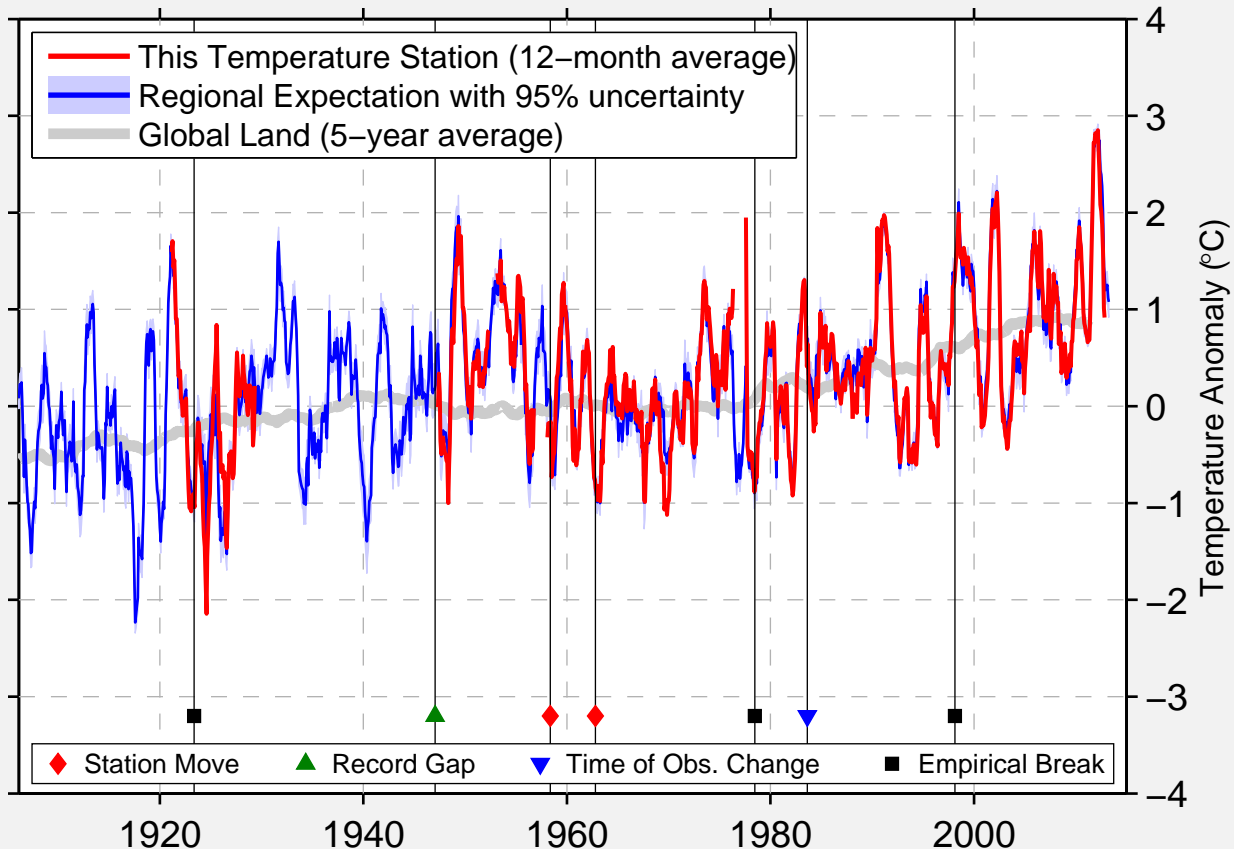

HUDSON CORRECTIONL FAC

42.250 N, 73.792 W (United States)

Data Quality Controlled and Aligned at Breakpoints

Berkeley Earth