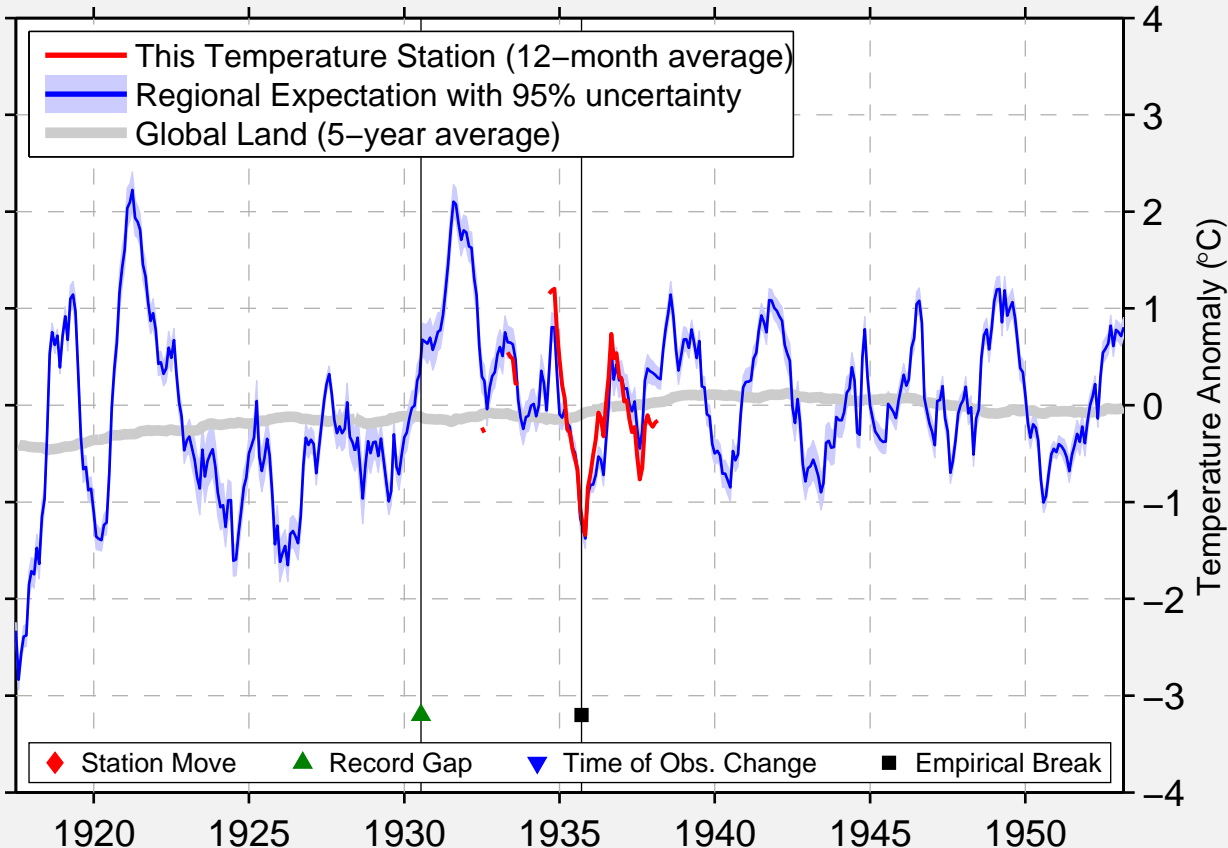

# CERESCO

42.250 N, 85.033 W (United States)

Data Quality Controlled and Aligned at Breakpoints

Berkeley Earth