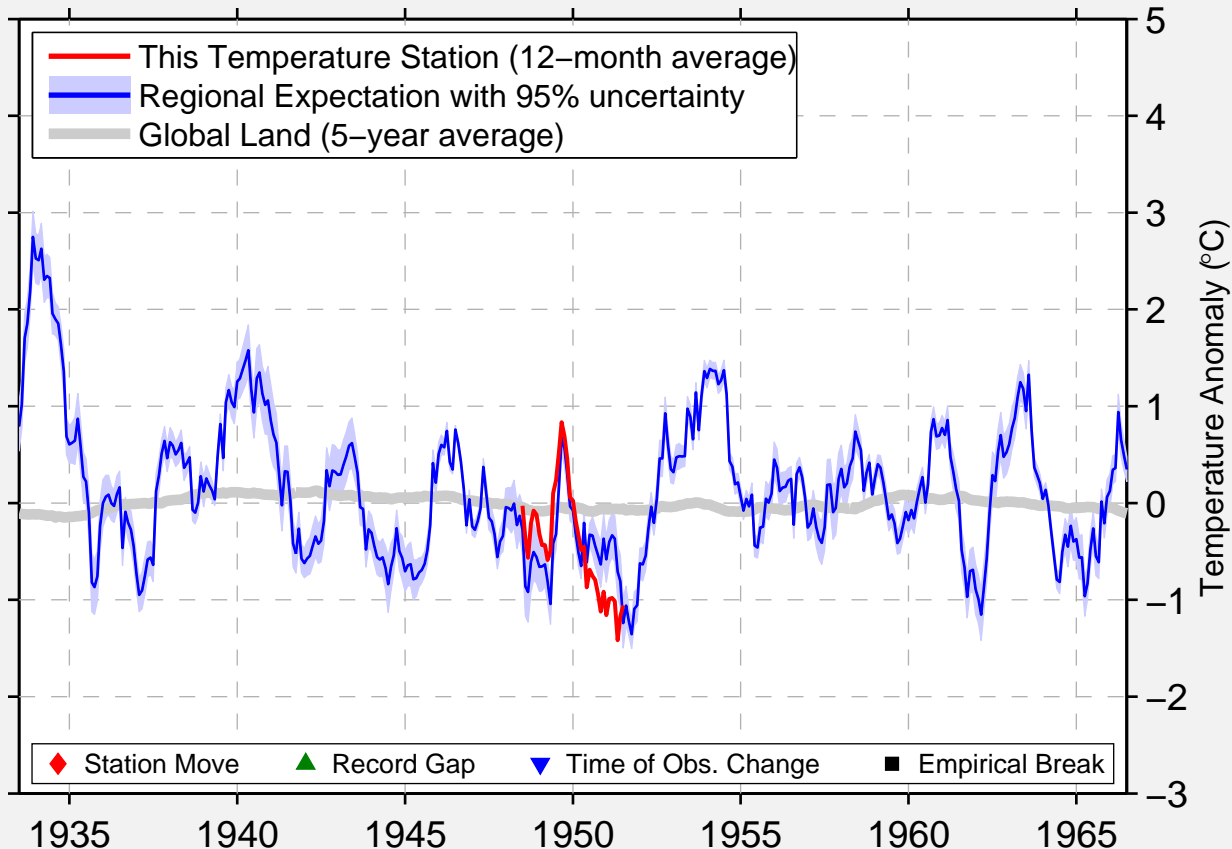

BAIROIL

42.250 N, 107.550 W (United States)

Data Quality Controlled and Aligned at Breakpoints

Berkeley Earth