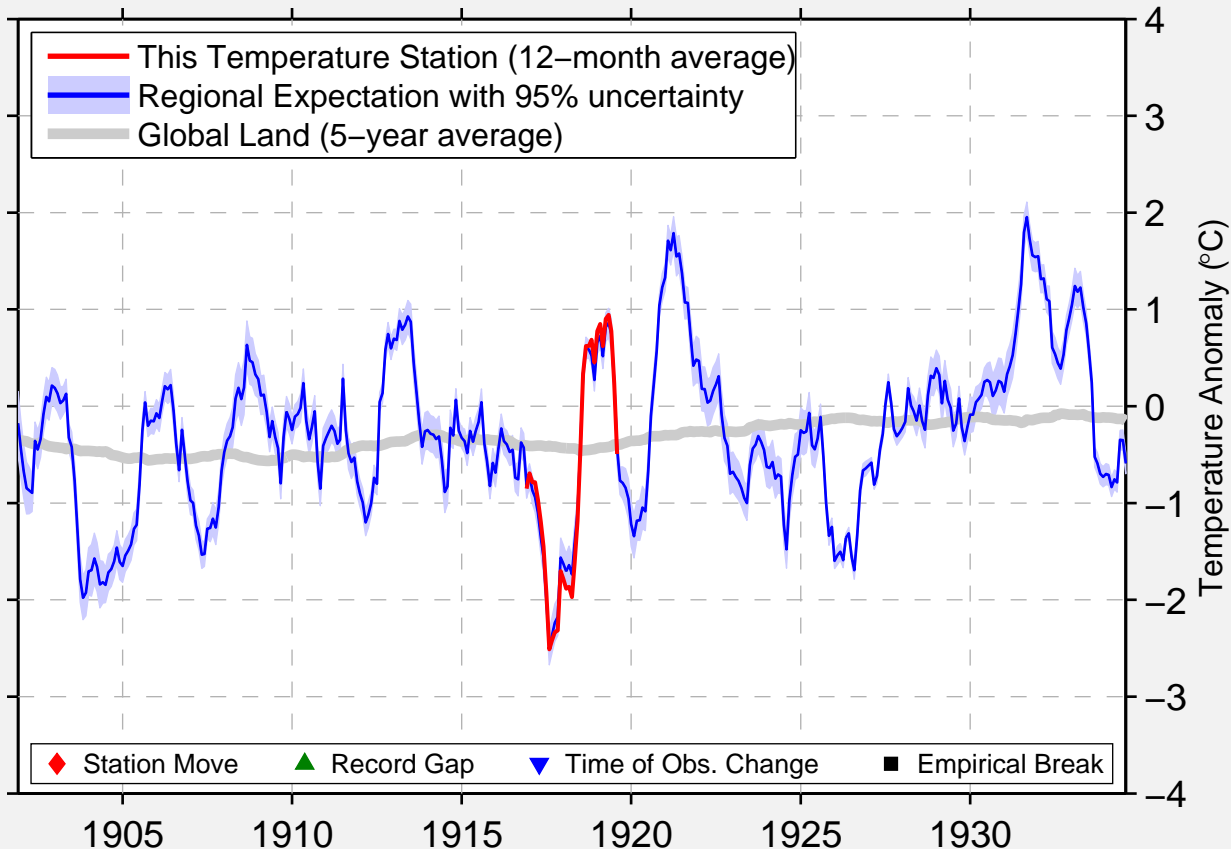

NEWARK VALLEY 1 N

42.246 N, 76.177 W (United States)

Data Quality Controlled and Aligned at Breakpoints

Berkeley Earth