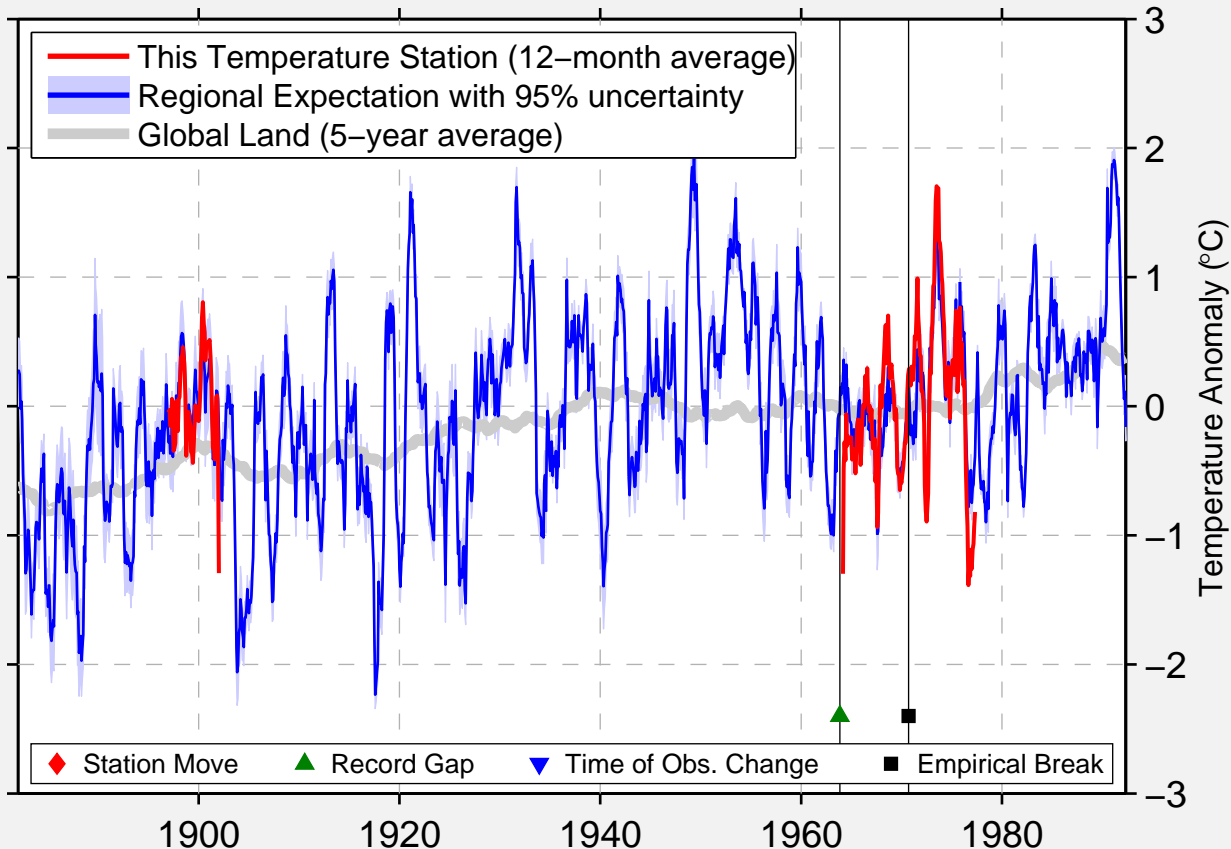

# CATSKILL 1 N

42.233 N, 73.867 W (United States)

Data Quality Controlled and Aligned at Breakpoints

Berkeley Earth