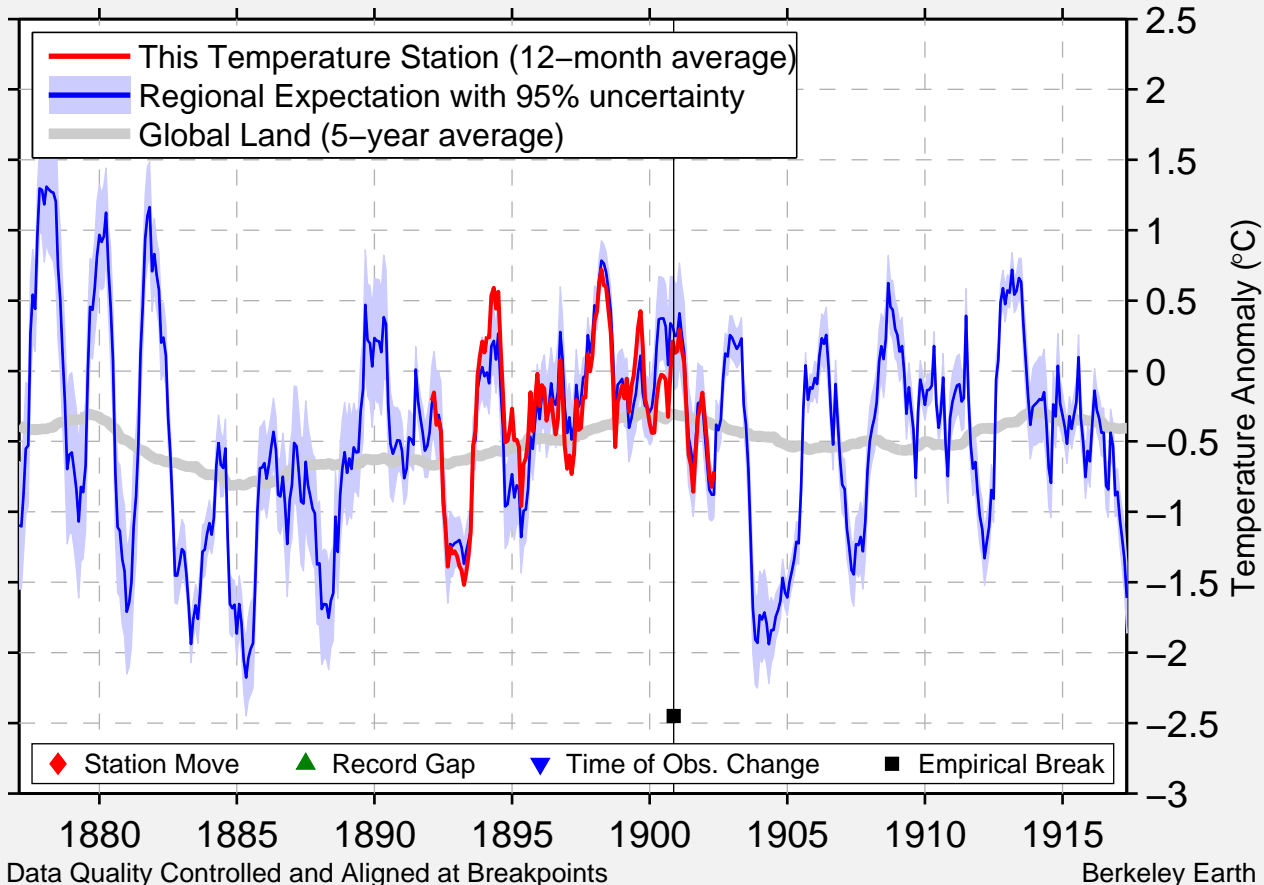

HUMPHREY

42.233 N, 78.233 W (United States)

Data Quality Controlled and Aligned at Breakpoints

Berkeley Earth