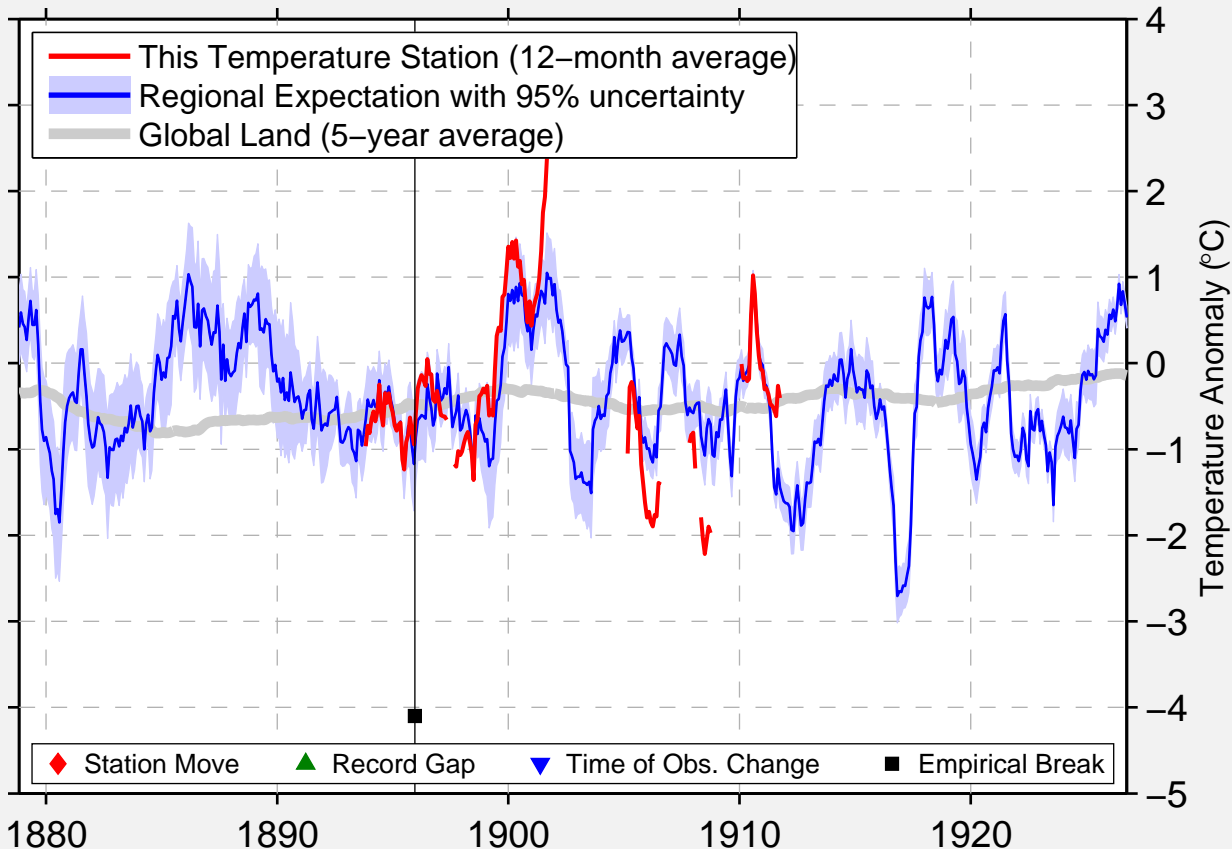

PARIS

42.233 N, 111.400 W (United States)

Data Quality Controlled and Aligned at Breakpoints

Berkeley Earth