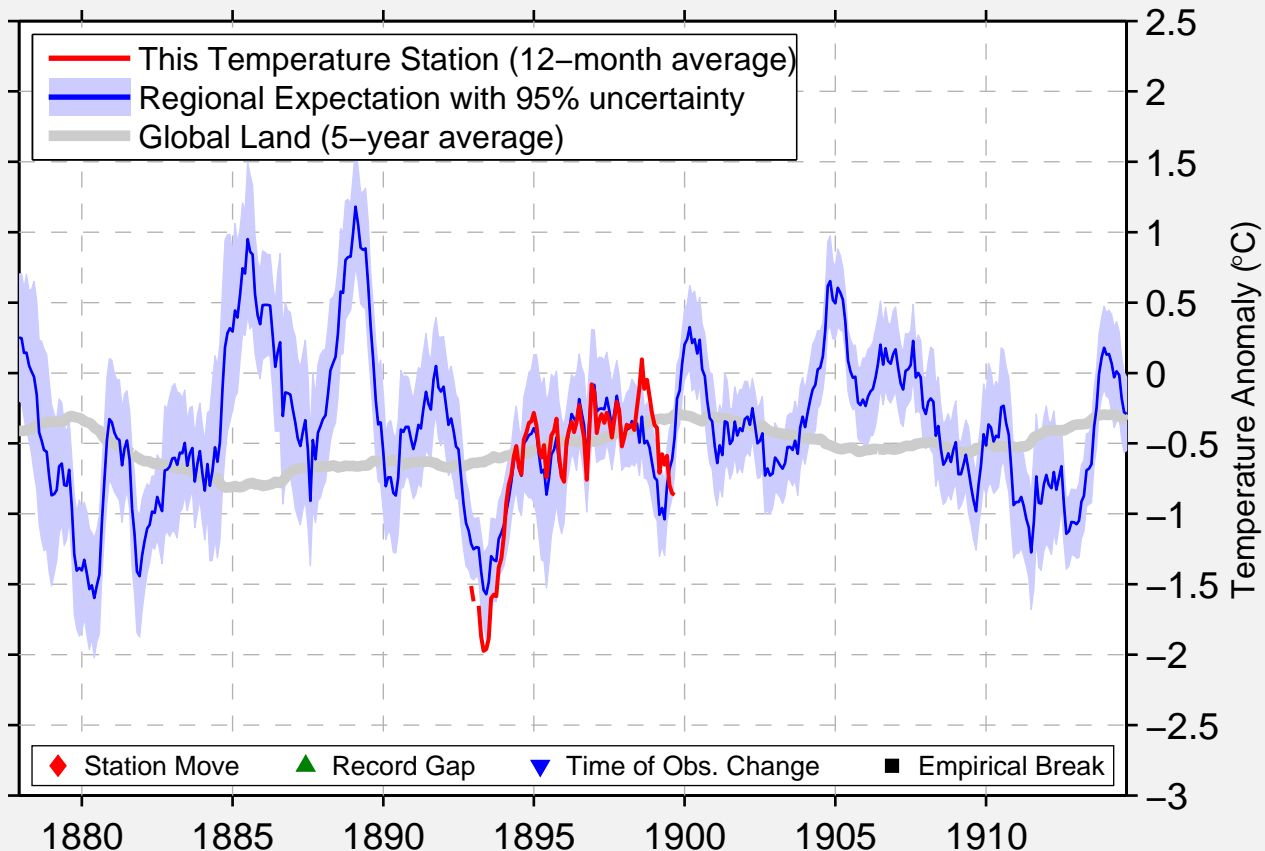

# WILLIAMS 1 NW

42.228 N, 123.286 W (United States)

Data Quality Controlled and Aligned at Breakpoints

Berkeley Earth