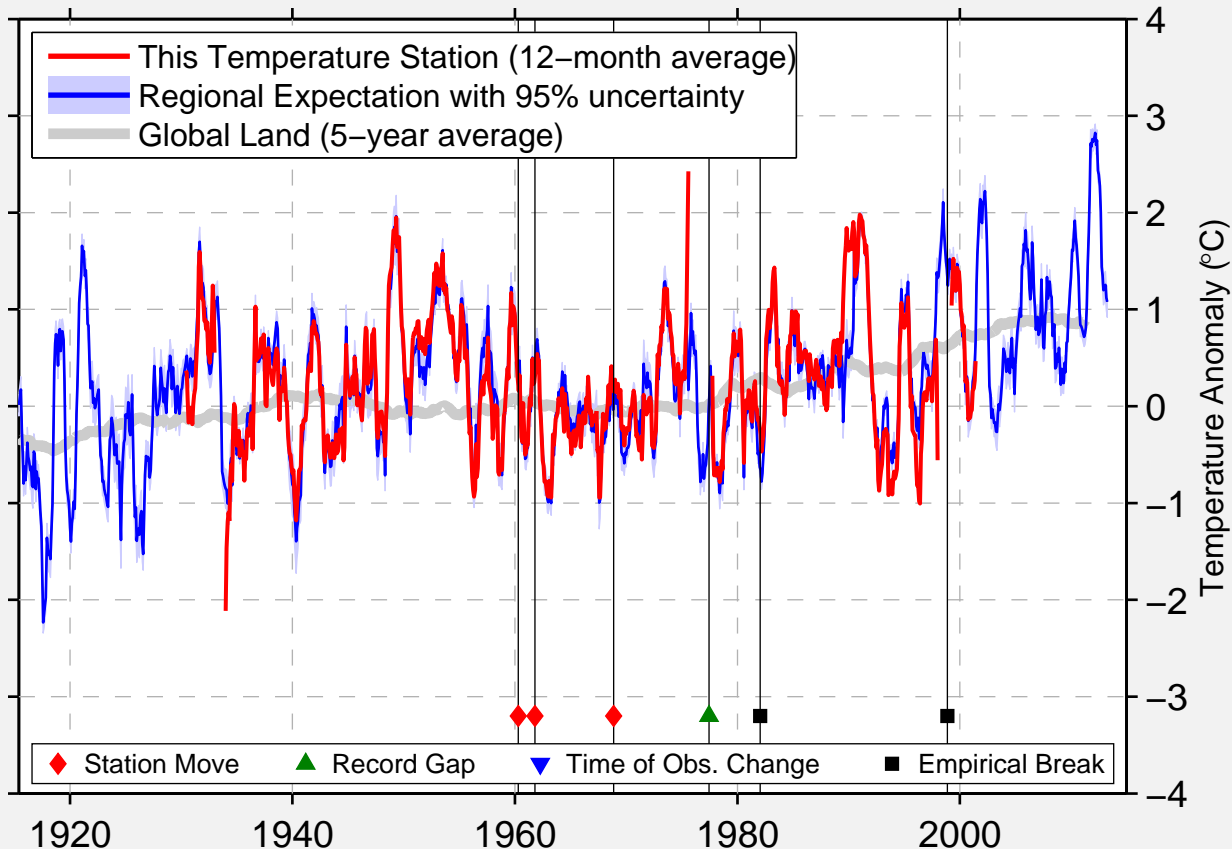

GREAT BARRINGTON 5 SW

42.222 N, 73.375 W (United States)

Data Quality Controlled and Aligned at Breakpoints

Berkeley Earth