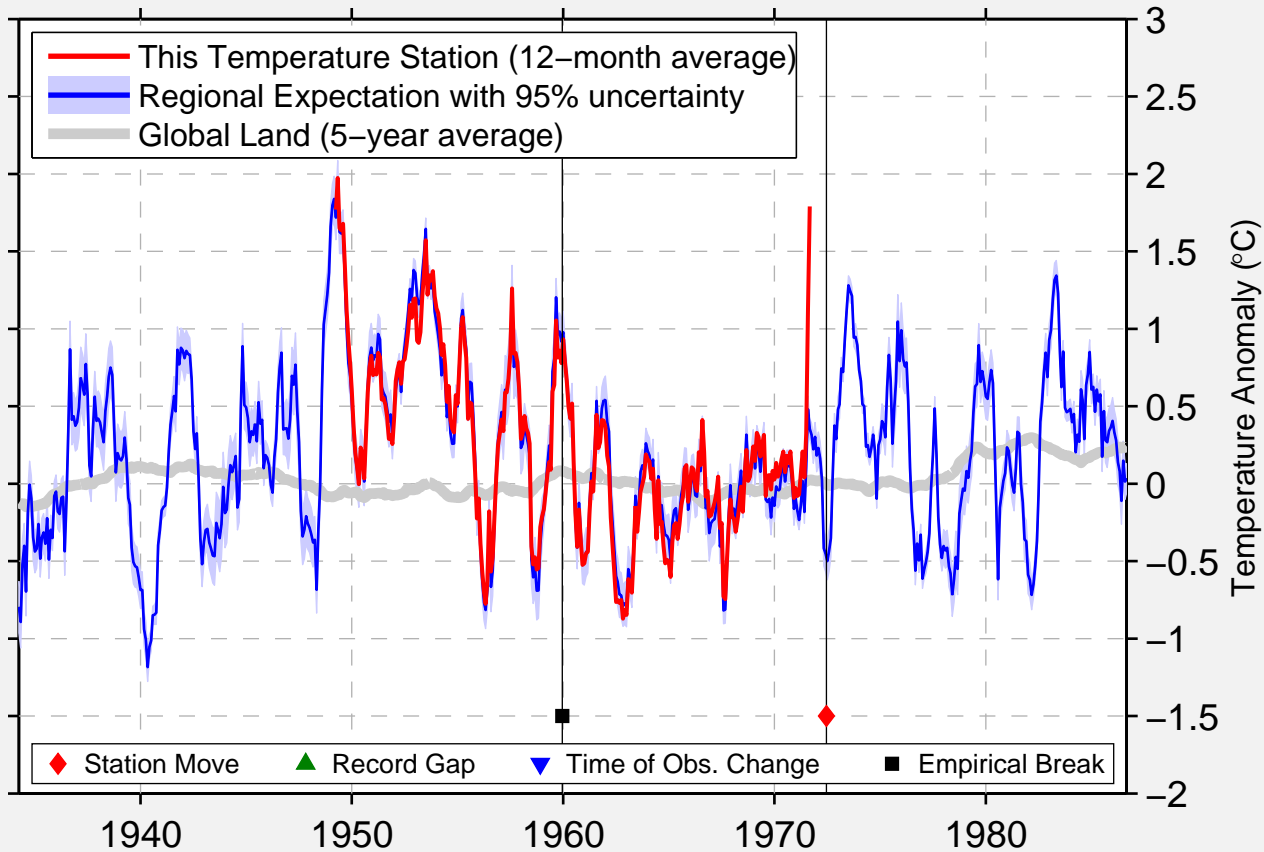

WALPOLE

42.167 N, 71.233 W (United States)

Data Quality Controlled and Aligned at Breakpoints

Berkeley Earth