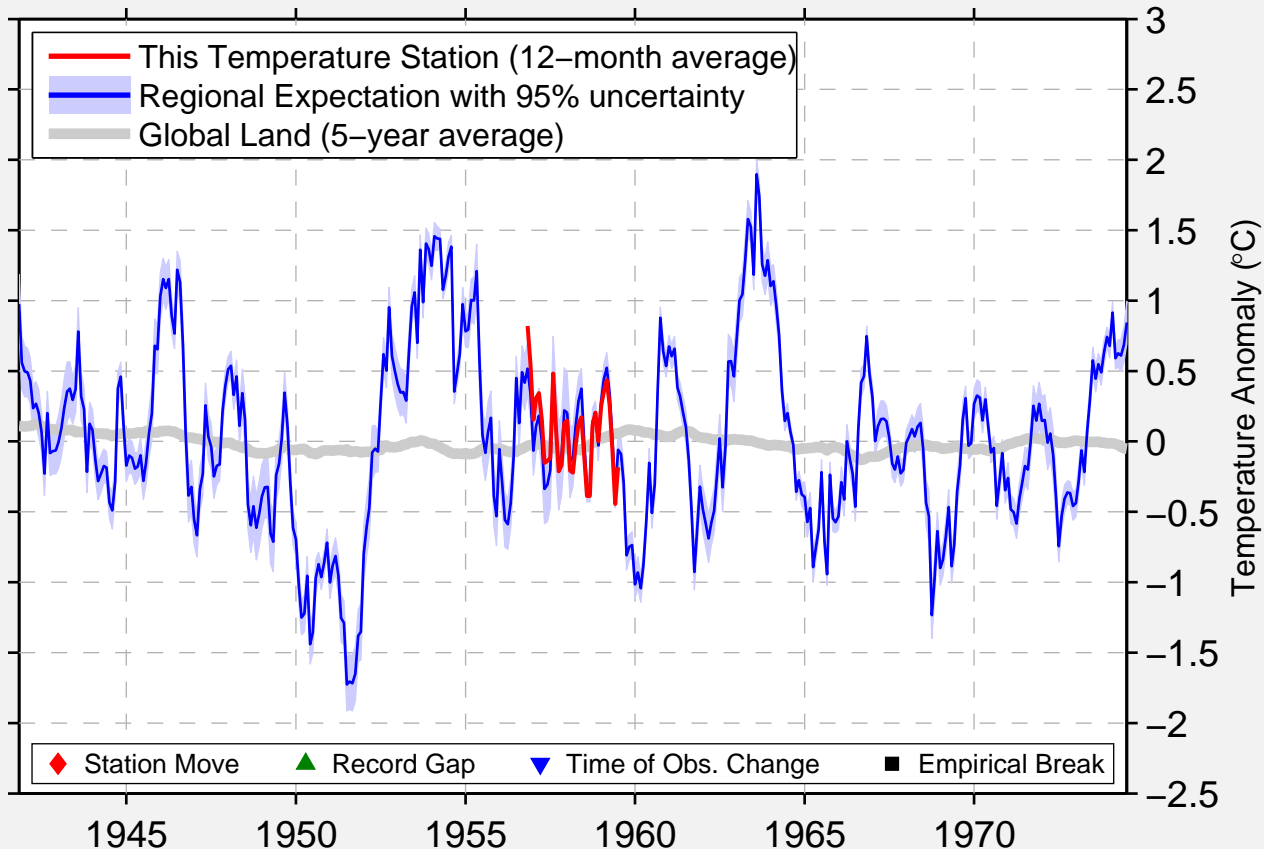

# KOSHOPAH 7 NE

42.167 N, 100.017 W (United States)

Data Quality Controlled and Aligned at Breakpoints

Berkeley Earth