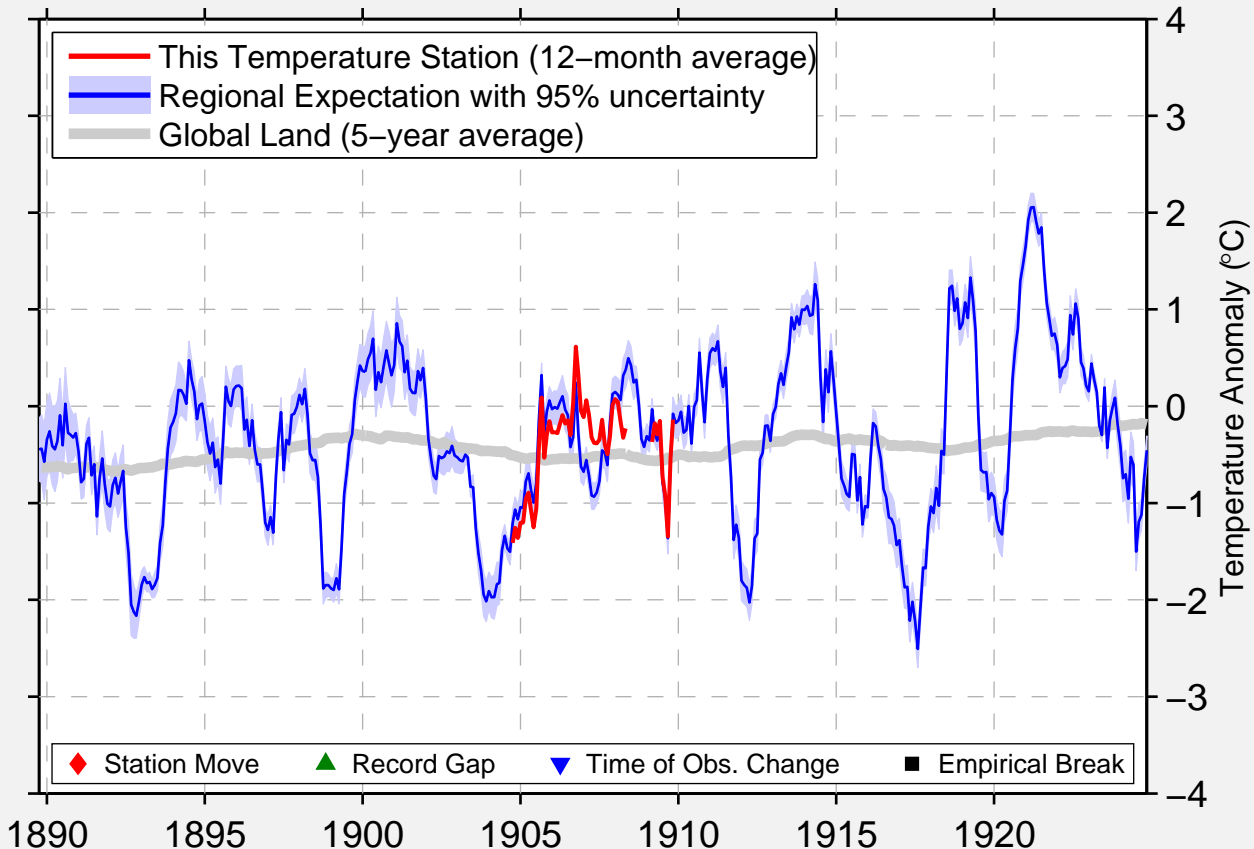

# ZEARING

42.167 N, 93.301 W (United States)

Data Quality Controlled and Aligned at Breakpoints

Berkeley Earth