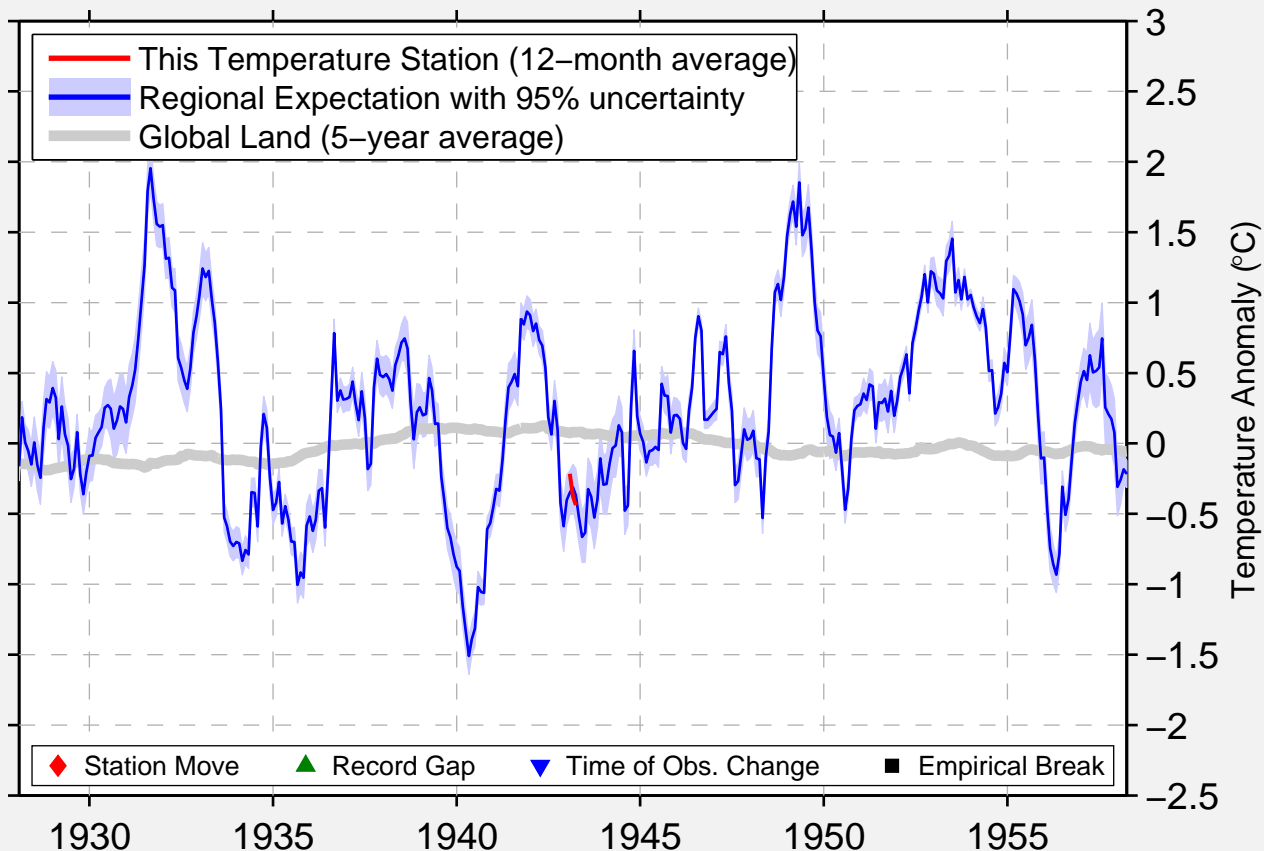

HORSEHEADS

42.150 N, 76.833 W (United States)

Data Quality Controlled and Aligned at Breakpoints

Berkeley Earth