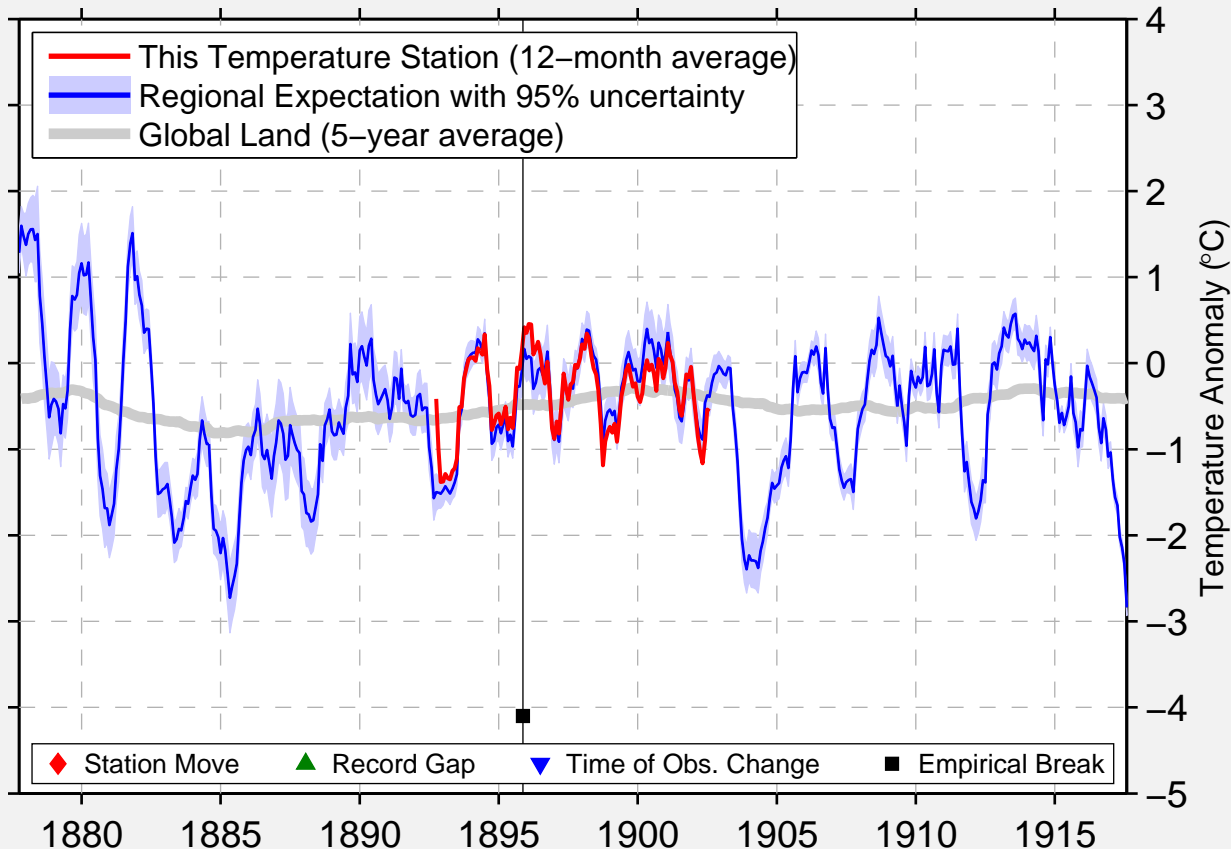

HANOVER

42.150 N, 84.217 W (United States)

◆ Station Move ▲ Record Gap ▼ Time of Obs. Change ■ Empirical Break