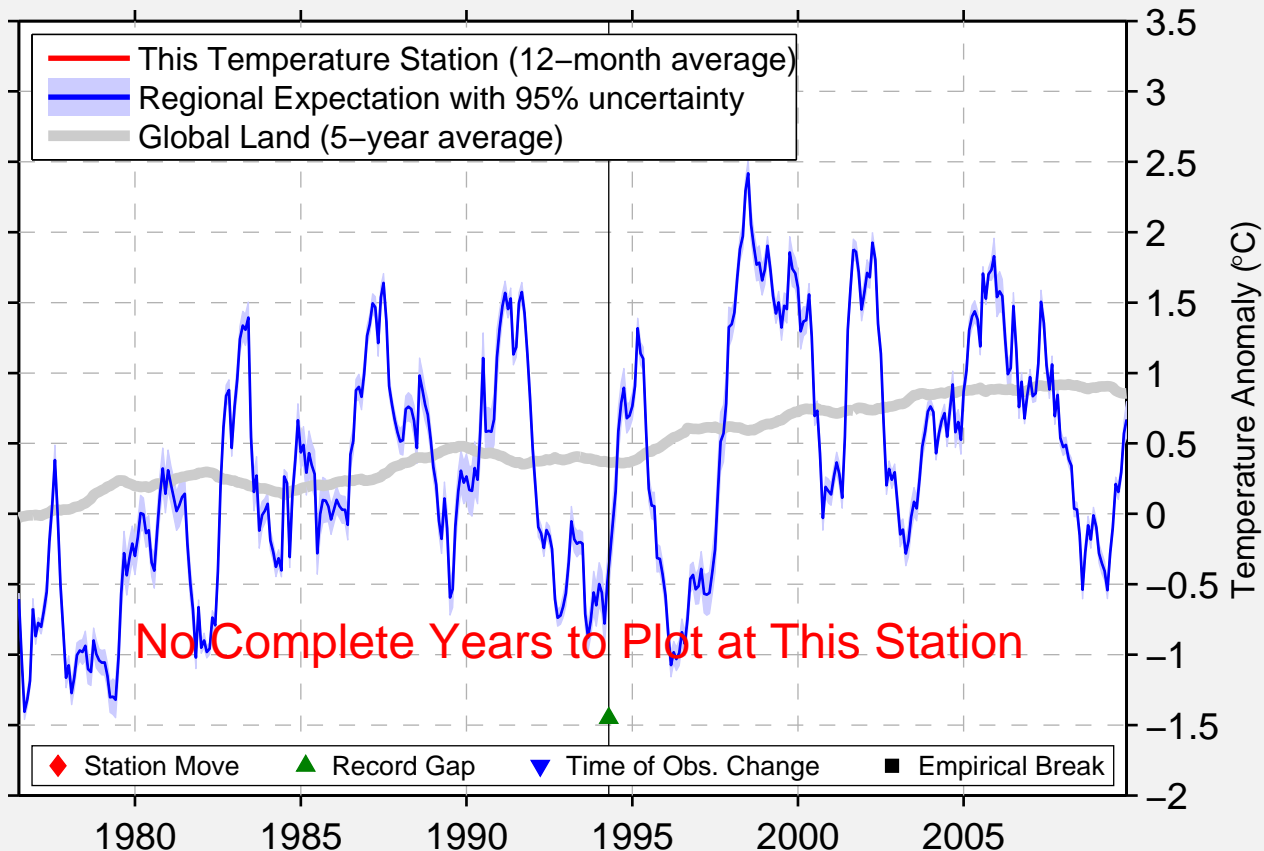

WATERVLIET 3 S

42.144 N, 86.260 W (United States)

No Complete Years to Plot at This Station