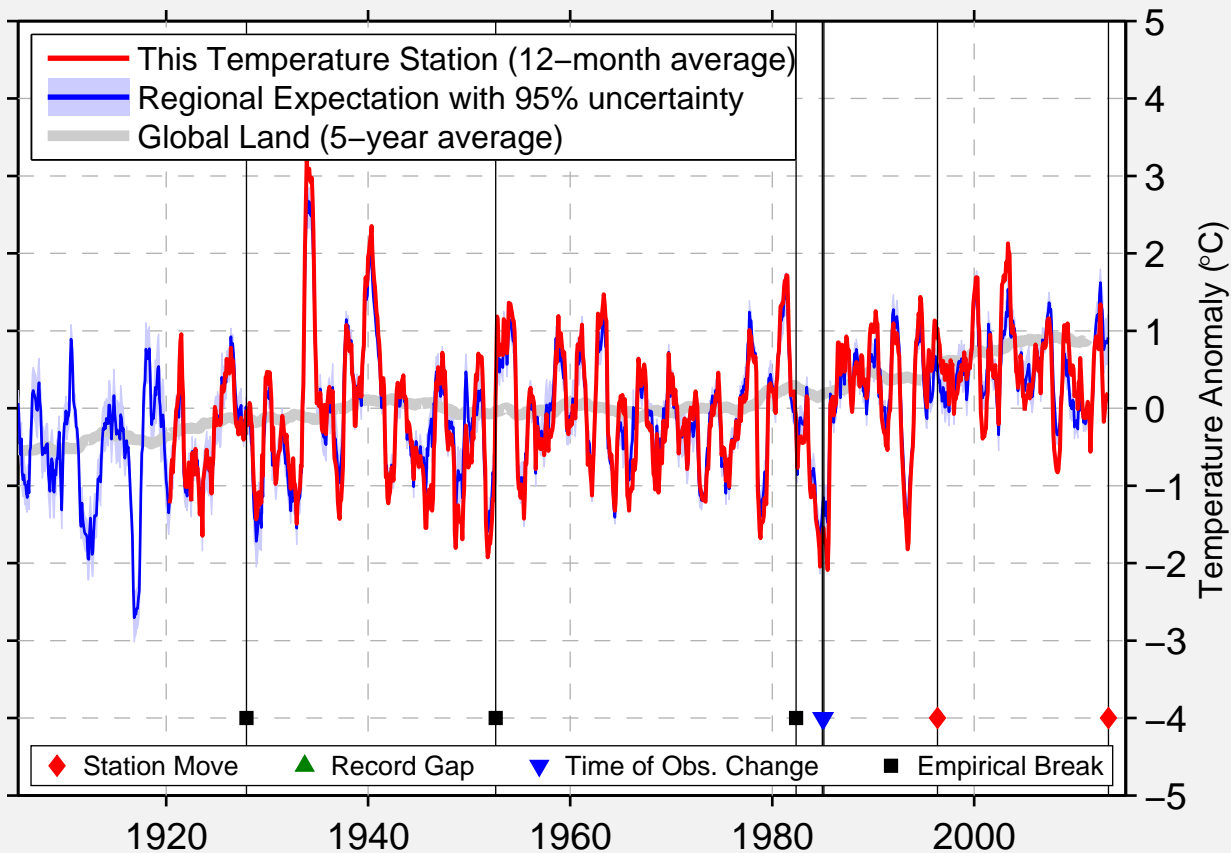

# LIFTON PUMPING STN

42.123 N, 111.314 W (United States)

Data Quality Controlled and Aligned at Breakpoints

Berkeley Earth